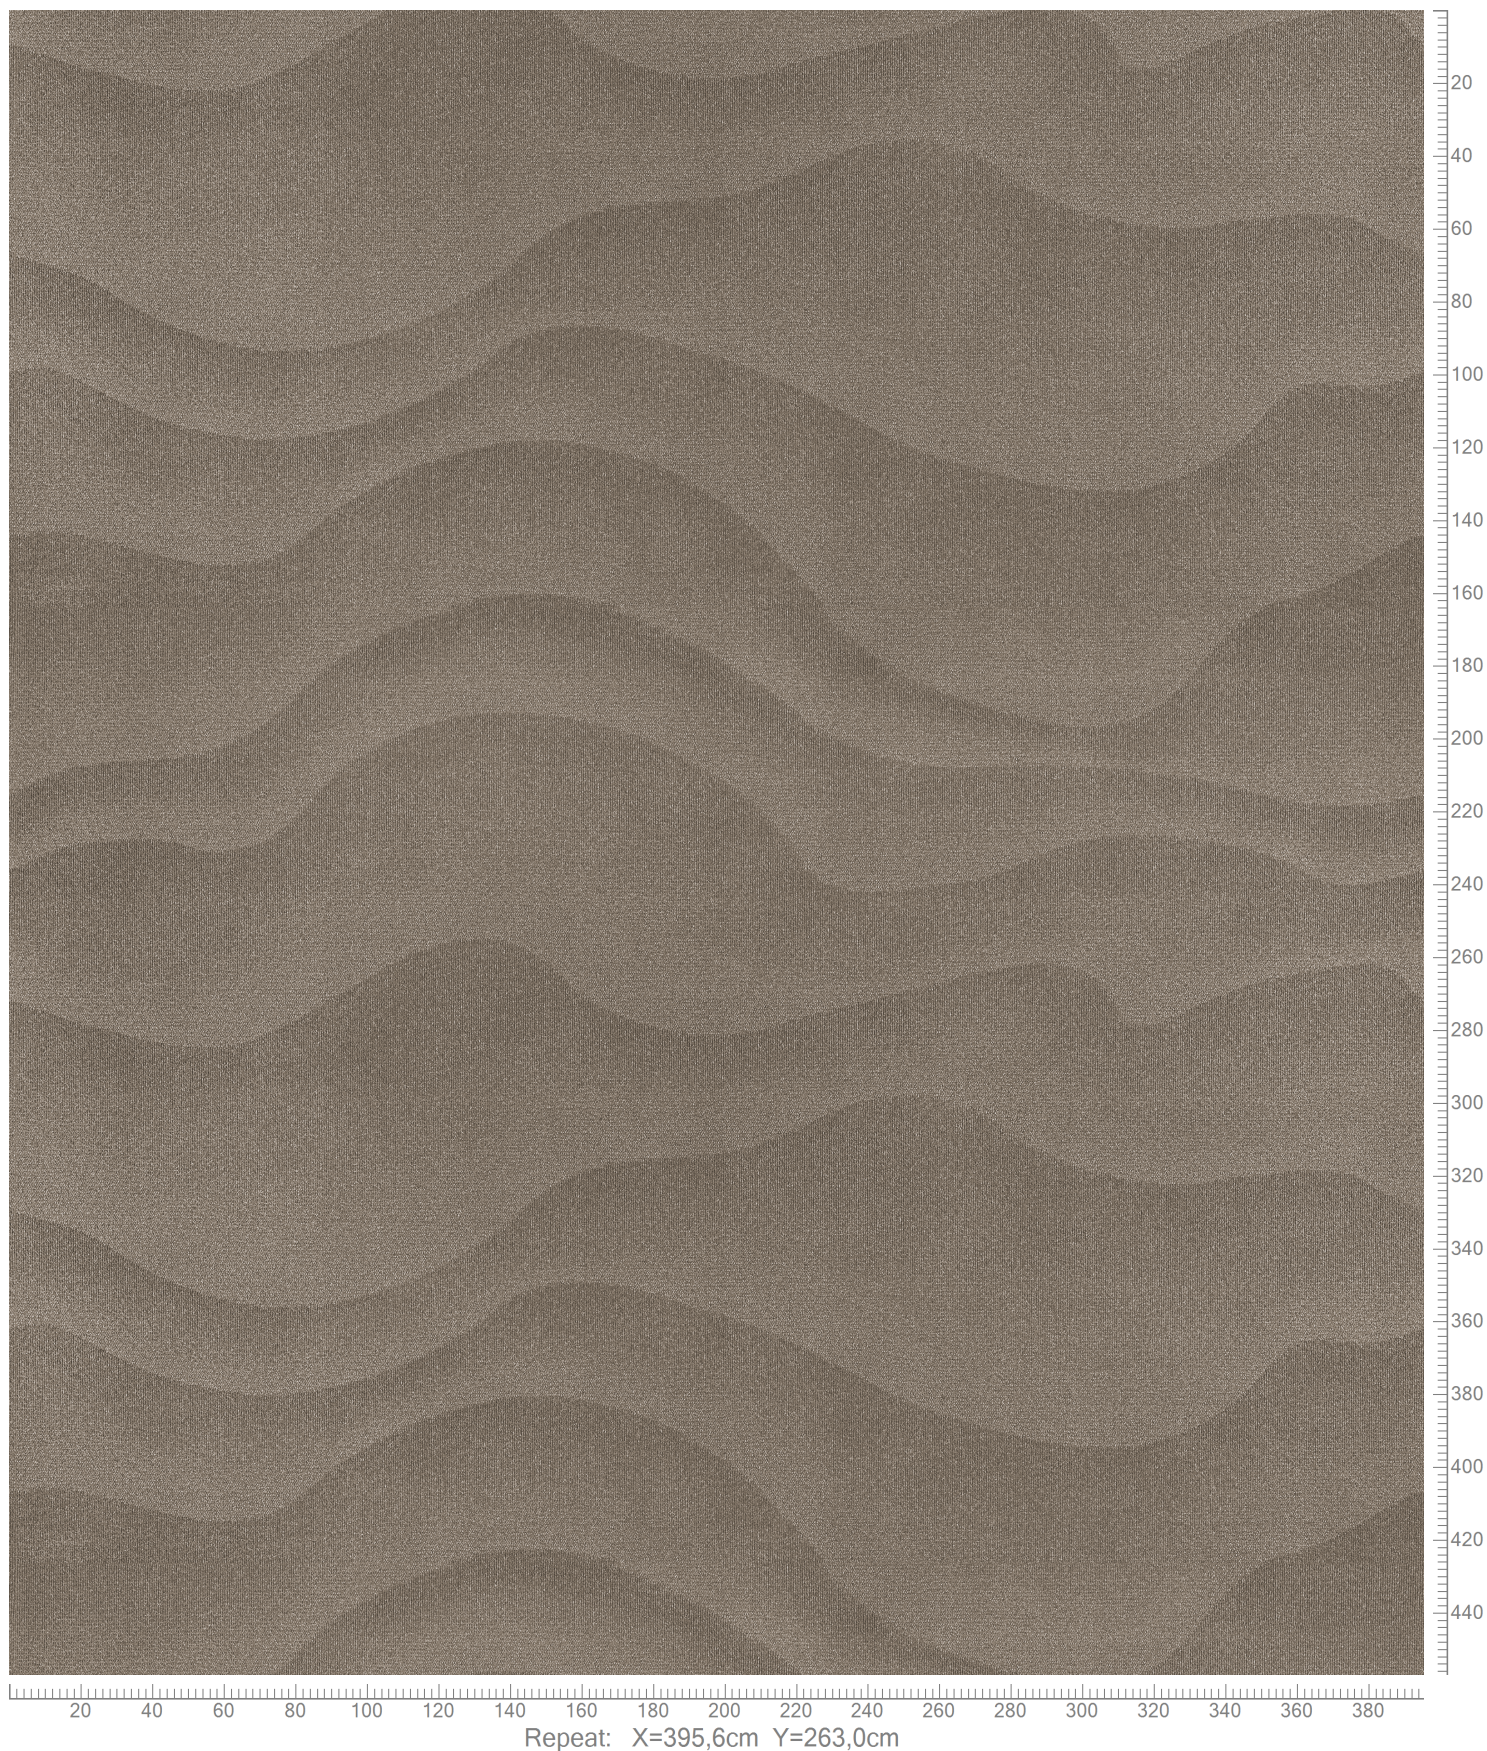

Photo of:

REFORM, A New Wave, SAND\_Mole - 395,6 x 263cm

Repeat: X=395,6cm Y=263,0cm

Colours are approximation only. Physical sample must be approved for ordering  
© Copyright: egecarpets a/s - Stina