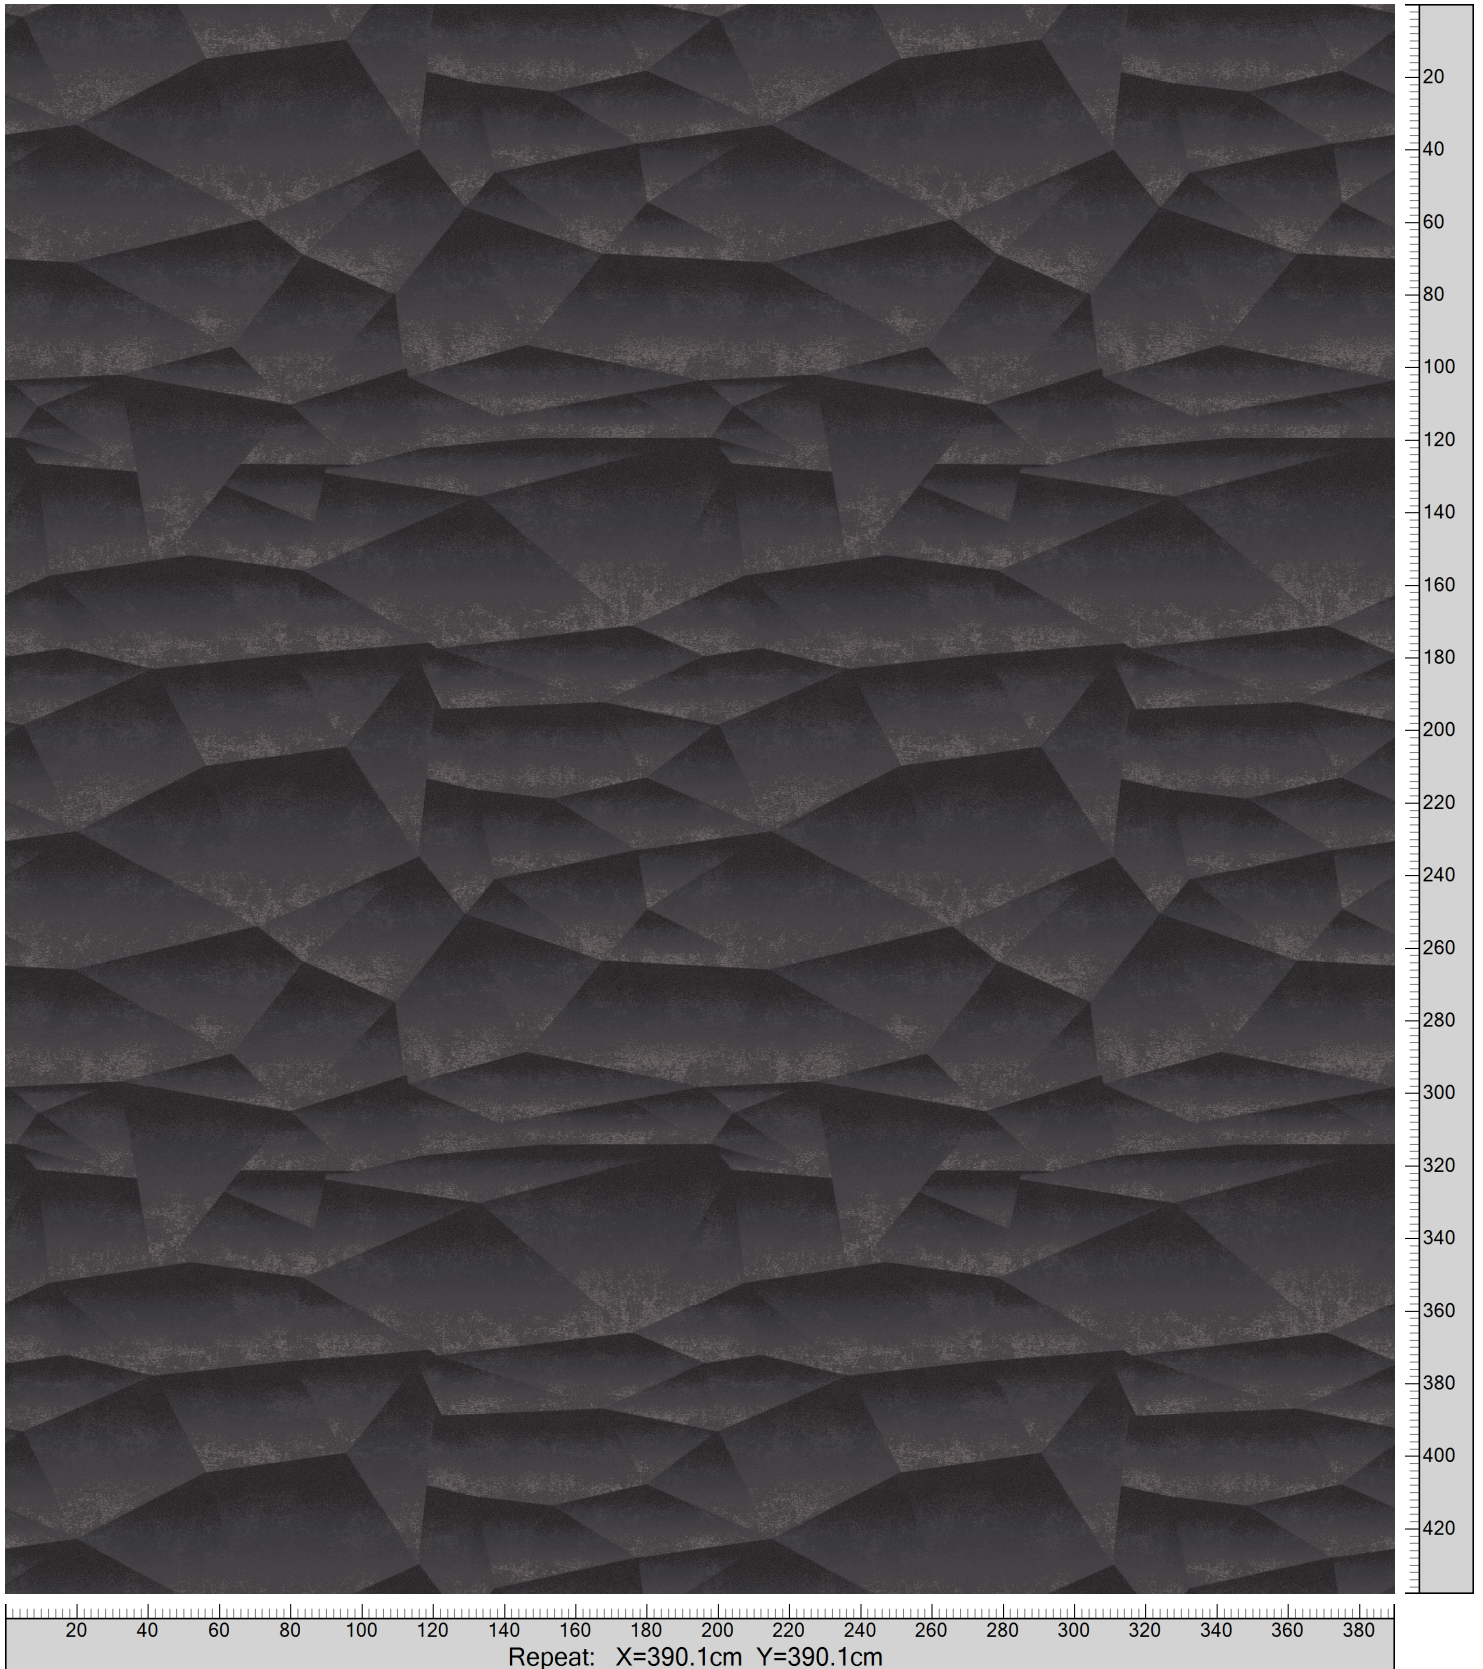

Design: 7135400
Version: EF92641-2

Date: 26-MAY-2021 pnp
Copyright: egecarpets a/s - pia
Approved by:

REFORM DISCOVERY - CLIFFS - ASH BALCK
PALETTE 5500

Repeat: X=390.1cm Y=390.1cm