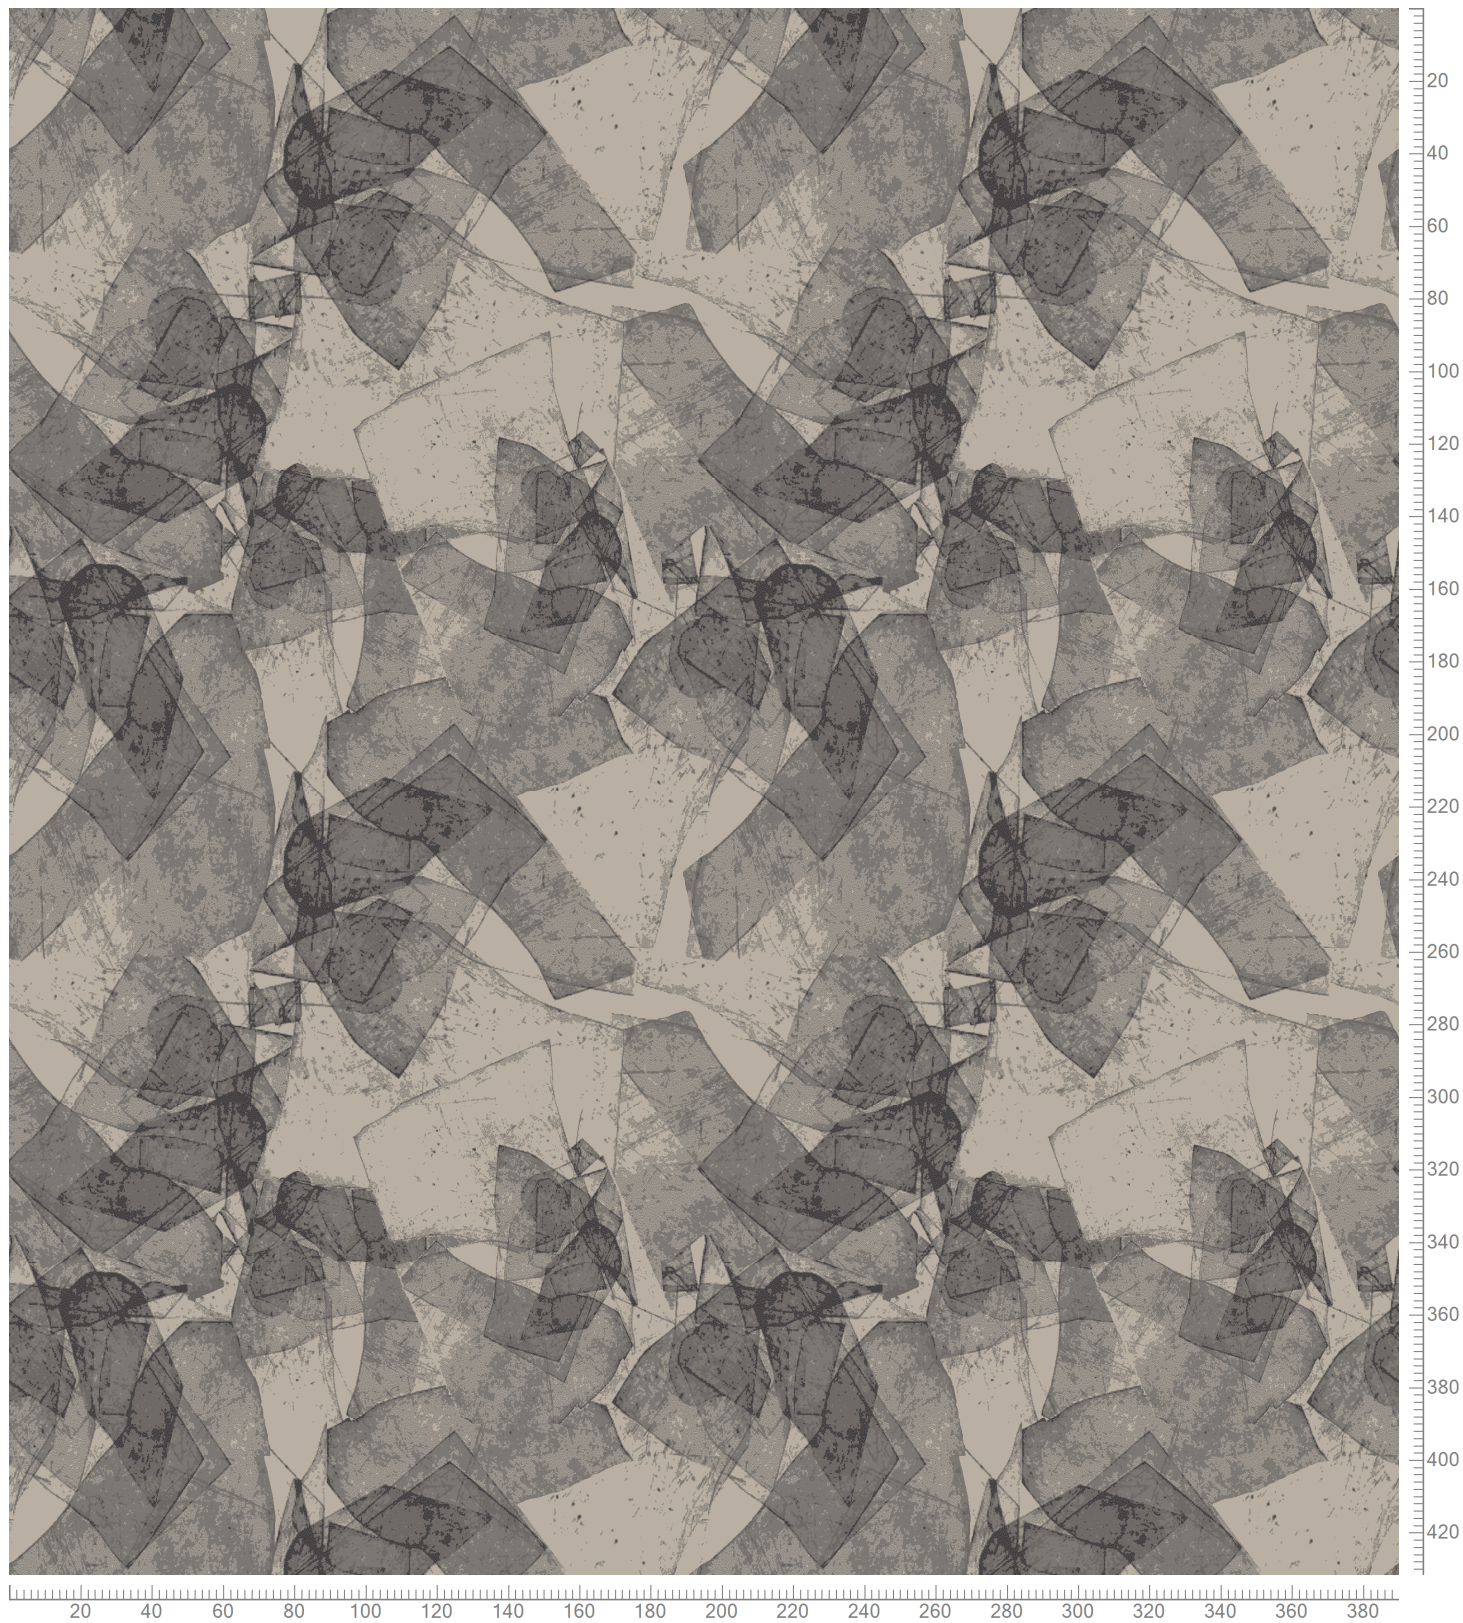

Design: RF5500527
Version: EF81229-3

Date: 18-FEB-2020 hjj
Copyright: egetaepper a/s - Lykke
Approved by:

ege

ARTS & CRAFTS - Paper Silk
Standard Palette 5500

Repeat: X=195.1cm Y=195.1cm

K40504 5500-BC4	5500AC13 Accent 13	5500AC14 Accent 14	K40503 5500-BC3	5500AC15 Accent 15	K40502 5500-BC2