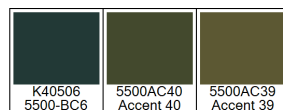

Design: RF5500658
Version: EF81707-5

Date: 28-JUN-2019 loso
Copyright: egetaepper a/s - LOSO
Approved by:

NATURE - Forest
Standard Palette 5500

Colors are approximation only. Physical sample must be approved for ordering.
Copyright: egetaepper a/s - LOSO