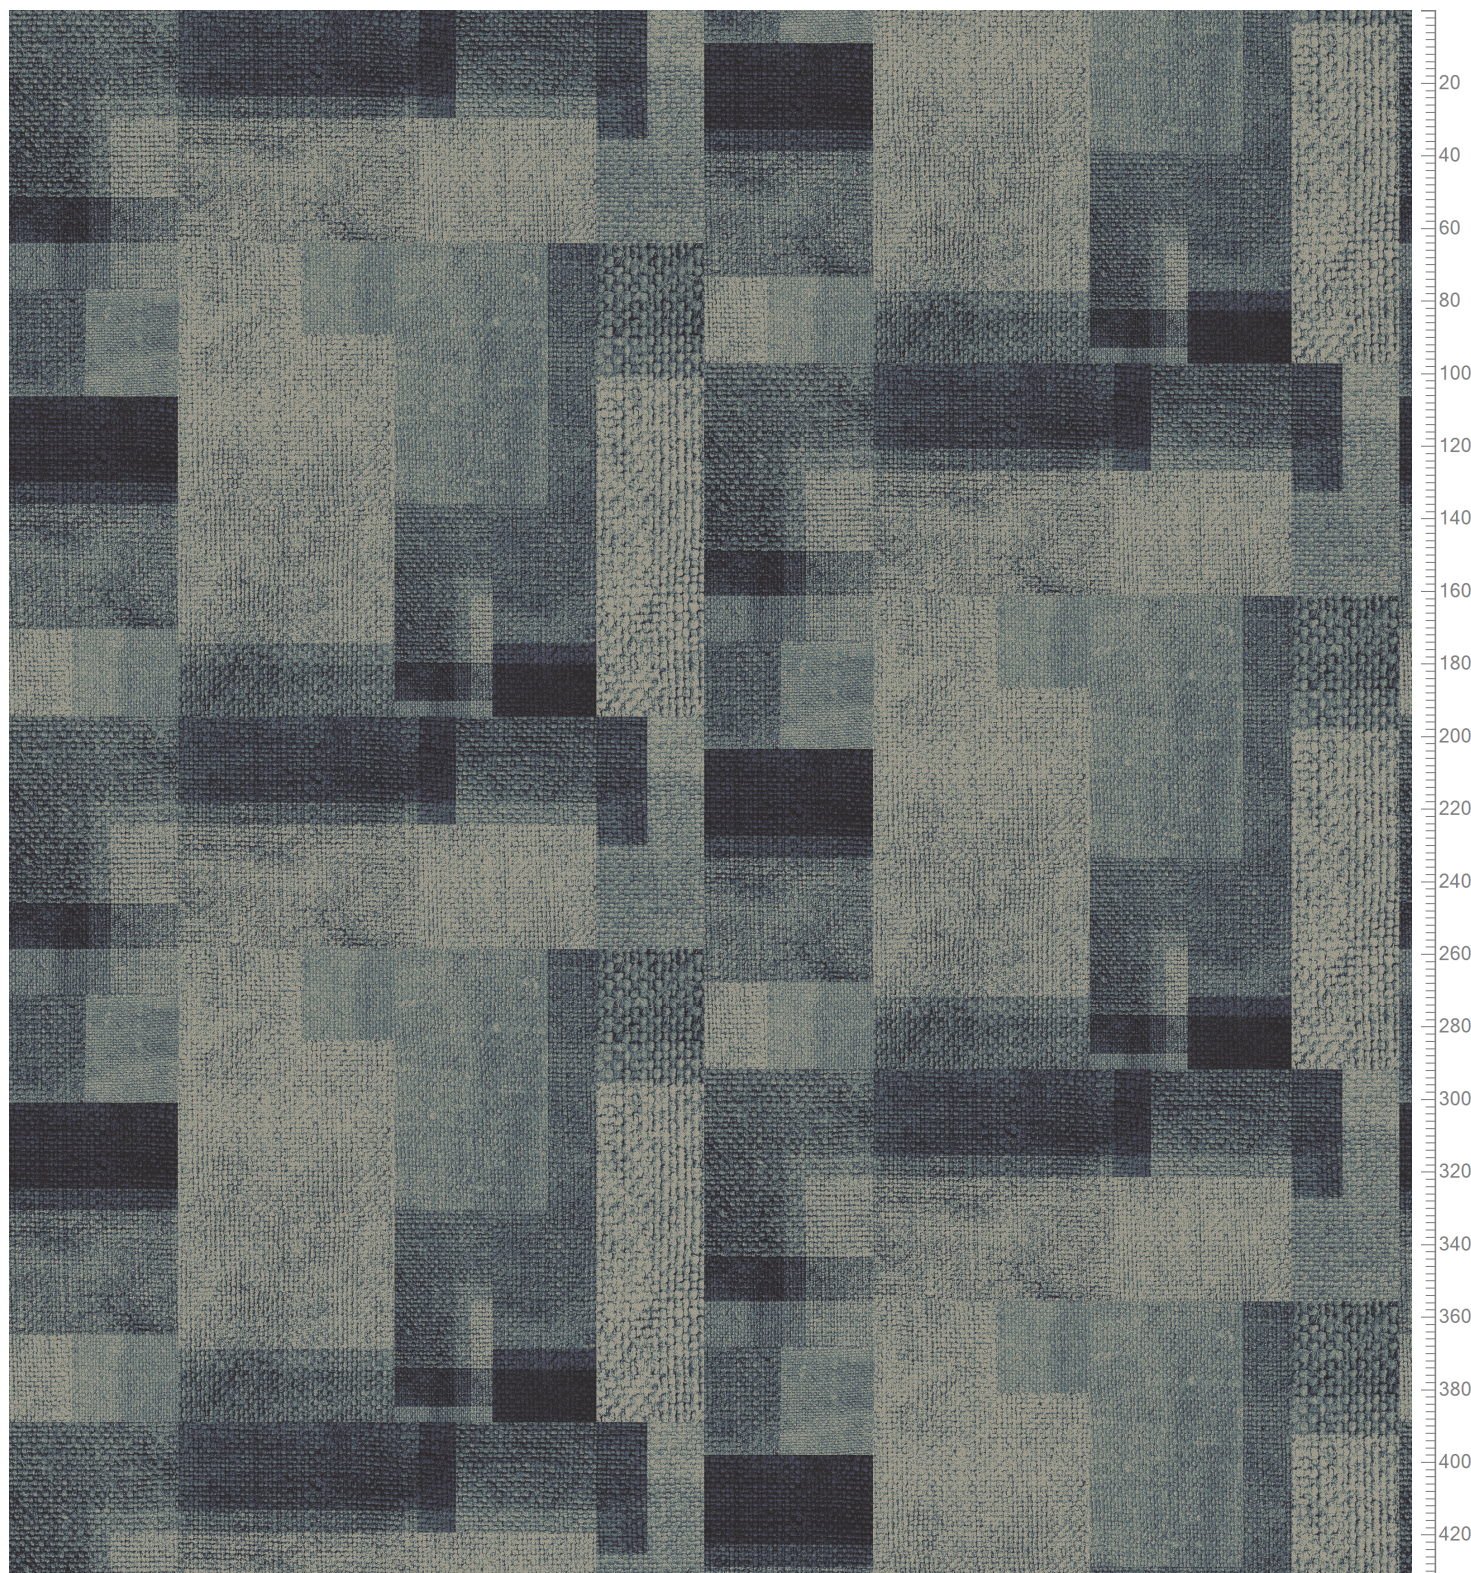

Design: RF55751810
Version: EQ70001-13

Date: 4-JUN-2019 hlj
Copyright: egetaepper a/s - Lykke
Approved by:

CANVAS COLLAGE - Rewoven Mono
Standard Palette 5575

Repeat: X=390.1cm Y=195.1cm

					
K28328 5575-BC1 19.03%	5575AC24 Accent 24 44.60%	5575AC26 Accent 26 12.21%	K28364 5575-BC6 6.91%	5575AC27 Accent 27 2.87%	K28366 5575-BC5 4.28%