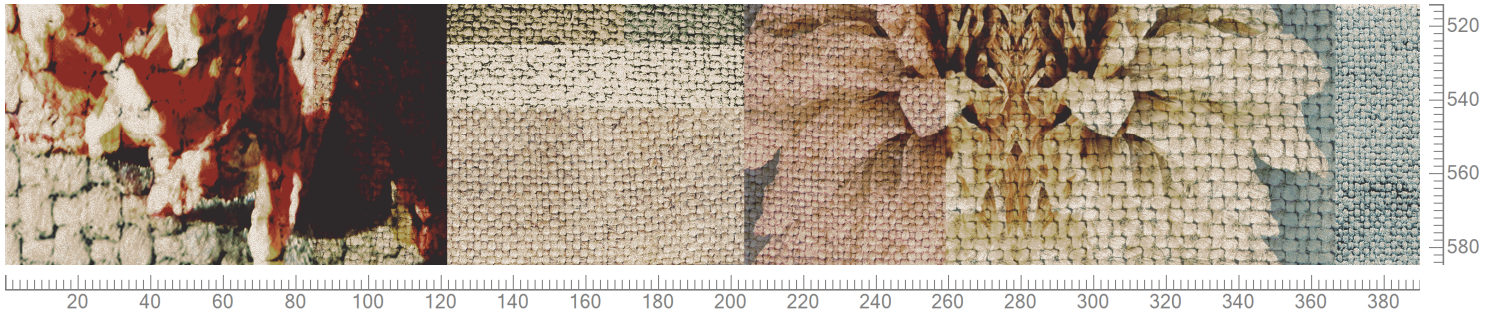

CANVAS COLLAGE - Faded Dahlia
Standard Palette 5575
NO RECOLOUR

Design Size: X=390.14cm Y=584.20cm

255-255-255 5.57%	K28328 5575-BC1 22.32%	K28329 5575-BC2 0.30%	K28378 5575-BC3 0.37%	K28374 5575-BC4 0.01%	K28366 5575-BC5 18.70%	K28364 5575-BC6 0.07%	K28380 5575-BC7 1.27%	K28379 5575-BC8 2.27%	K27886 5575-BC9 2.90%	K28360 5575-BC10 0.49%	K28367 5575-BC11 3.12%	K28368 5575-BC12 2.50%	5575AC13 Accent 13 2.29%	5575AC14 Accent 14 0.77%	5575AC15 Accent 15 0.42%
5575AC16 Accent 16 0.09%	5575AC17 Accent 17 0.09%	5575AC18 Accent 18 0.21%	5575AC19 Accent 19 0.04%	5575AC20 Accent 20 0.13%	5575AC21 Accent 21 0.74%	5575AC22 Accent 22 0.07%	5575AC23 Accent 23 6.43%	5575AC24 Accent 24 0.15%	5575AC25 Accent 25 0.07%	5575AC26 Accent 26 0.07%	5575AC27 Accent 27 Trace	5575AC28 Accent 28 0.47%	5575AC29 Accent 29 0.24%	5575AC30 Accent 30 0.05%	5575AC31 Accent 31 0.03%
5575AC32 Accent 32 0.06%	5575AC33 Accent 33 0.10%	5575AC34 Accent 34 0.16%	5575AC35 Accent 35 0.06%	5575AC36 Accent 36 0.02%	5575AC37 Accent 37 0.02%	5575AC38 Accent 38 1.25%	5575AC39 Accent 39 0.17%	5575AC40 Accent 40 0.05%	5575AC41 Accent 41 0.15%	5575AC42 Accent 42 1.39%	5575AC43 Accent 43 0.26%	5575AC44 Accent 44 0.08%	5575AC45 Accent 45 0.15%	5575AC46 Accent 46 0.03%	5575AC47 Accent 47 Trace
5575AC48 Accent 48 1.30%	5575AC49 Accent 49 0.34%	5575AC50 Accent 50 1.35%	5575AC51 Accent 51 0.31%	5575AC52 Accent 52 0.45%	5575AC53 Accent 53 5.88%	5575AC54 Accent 54 0.79%	5575AC55 Accent 55 0.77%	5575AC56 Accent 56 0.88%	5575AC57 Accent 57 1.18%	5575AC58 Accent 58 0.30%	5575AC59 Accent 59 0.21%	5575AC60 Accent 60 1.57%	5575AC61 Accent 61 0.89%	5575AC62 Accent 62 0.07%	5575AC63 Accent 63 0.23%
5575AC64 Accent 64 0.22%	5575AC65 Accent 65 0.12%	5575AC66 Accent 66 0.28%	5575AC67 Accent 67 0.06%	5575AC68 Accent 68 0.18%	5575AC69 Accent 69 0.84%	5575AC70 Accent 70 0.33%	5575AC71 Accent 71 2.46%	5575AC72 Accent 72 1.10%	5575AC73 Accent 73 1.30%	5575AC74 Accent 74 0.19%	5575AC75 Accent 75 0.06%	5575AC76 Accent 76 0.02%	5575AC77 Accent 77 0.06%		