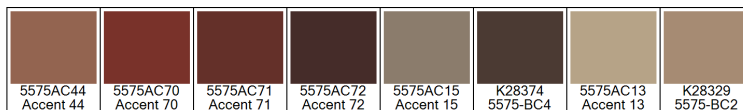

Design: RF5575407
Version: *EF80868-3*

Date: 14-JAN-2020 pnp
Copyright: egetaepper a/s - pia
Approved by:

CLASSIC - Bohemia
Standard Palette 5575

Colors are approximation only. Physical sample must be approved for ordering.
Copyright: egetaepper a/s - pia