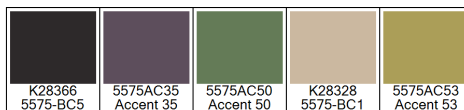

Design: RF5575612
Version: EF81649-12

Date: 4-JUN-2019 pnp
Copyright: egetaepper a/s - pia
Approved by:

NATURE - Cherry Blossom
Standard Palette 5575

Colors are approximation only. Physical sample must be approved for ordering.
Copyright: egetaepper a/s - pia