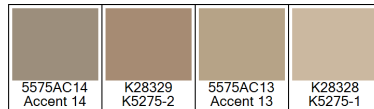

Design: RF5575636
Version: *EF81722-13*

Date: 25-JUN-2019 loso
Copyright: egetaepper a/s - LOSO
Approved by:

NATURE - Alabast
Standard Palette 5575

Repeat: X=390.1cm Y=390.1cm (Size Shown: X=346.46cm Y=380.37cm)

Colors are approximation only. Physical sample must be approved for ordering.
Copyright: egetaepper a/s - LOSO