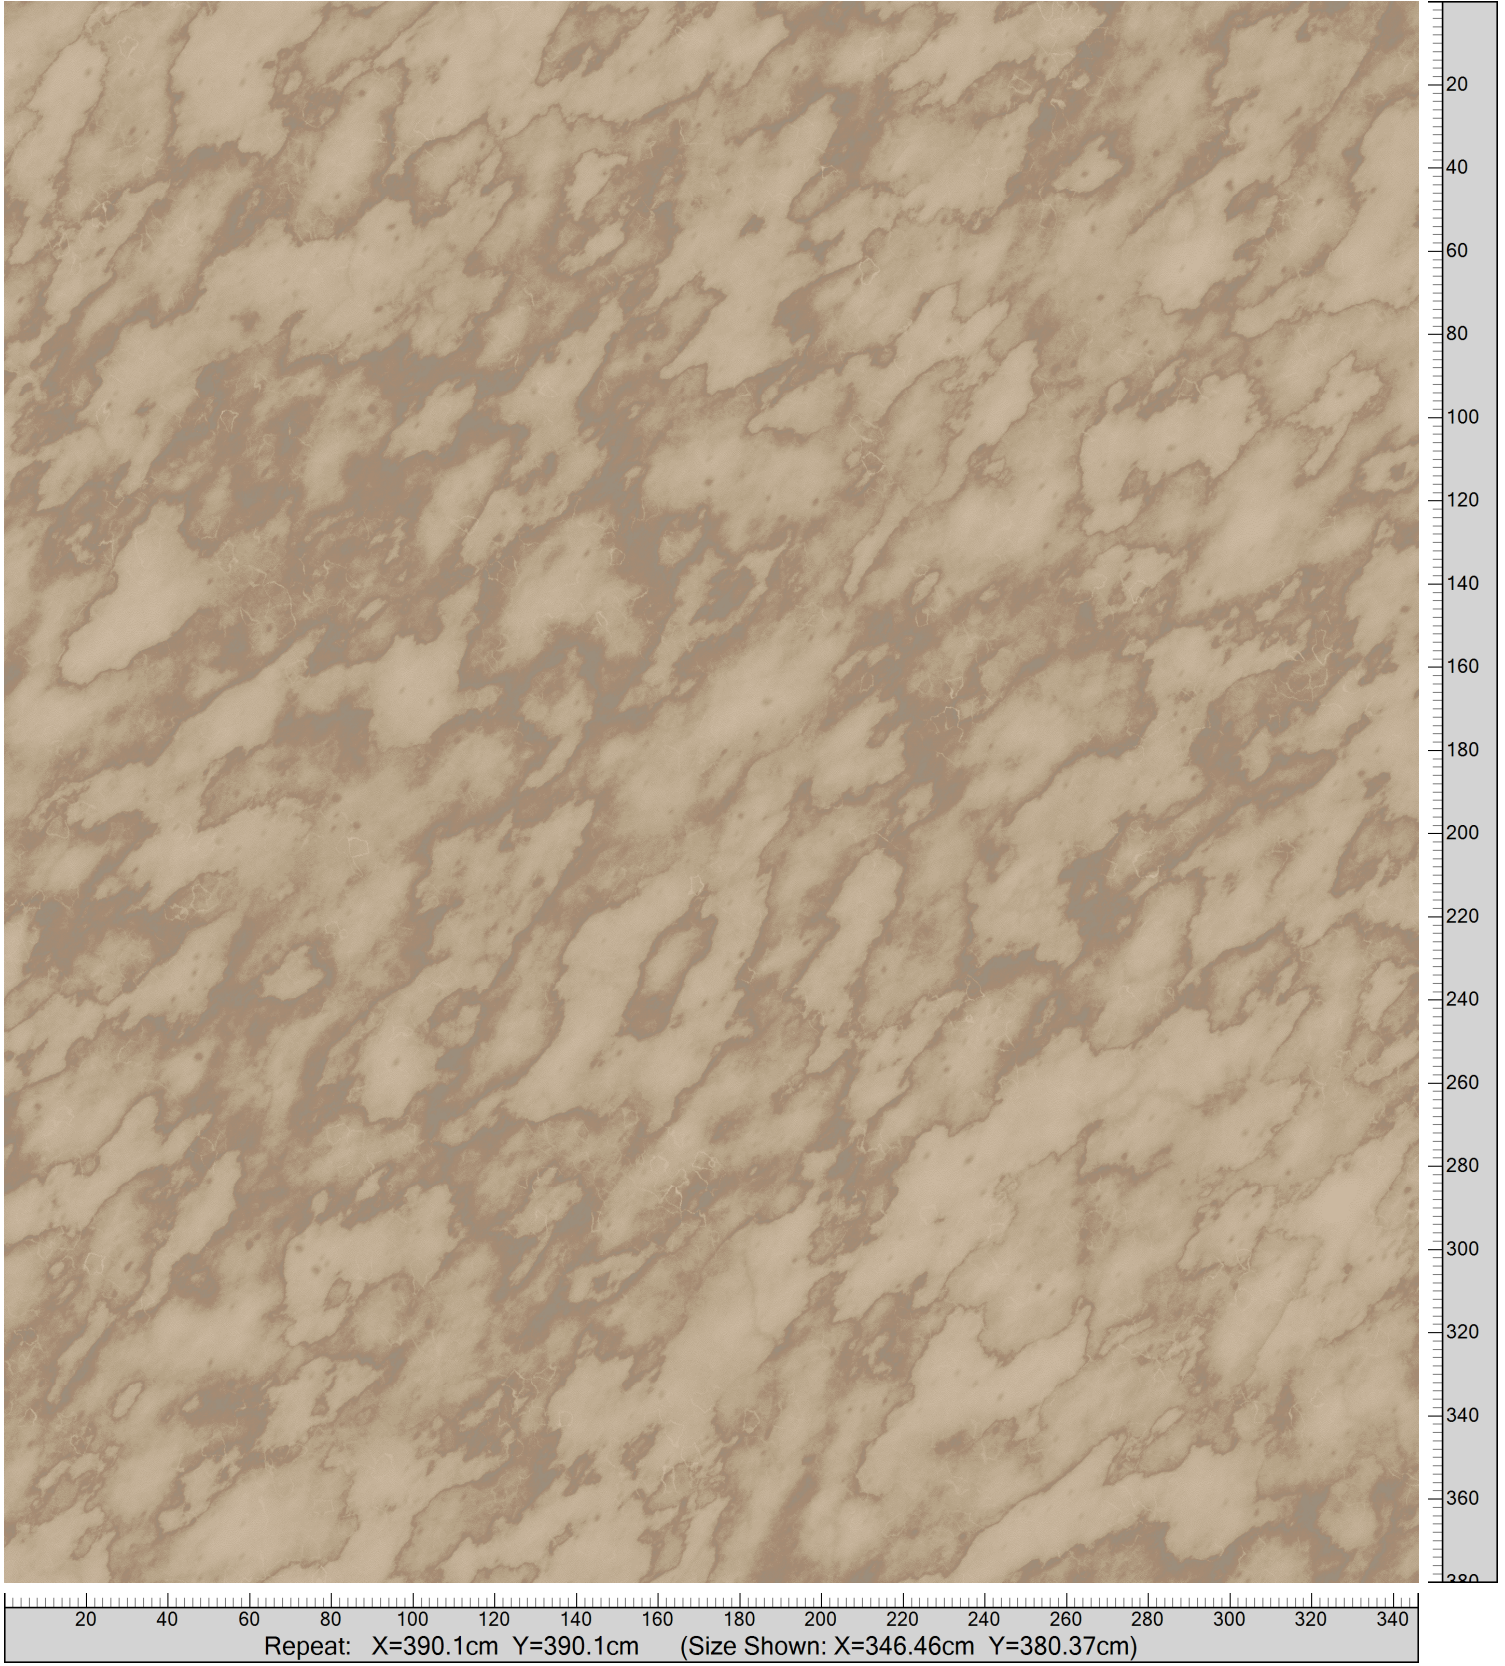

Design: RF5575636
Version: *EF81722-13*

Date: 25-JUN-2019 loso
Copyright: egetaepper a/s - LOSO
Approved by:

NATURE - Alabast
Standard Palette 5575

Repeat: X=390.1cm Y=390.1cm (Size Shown: X=346.46cm Y=380.37cm)

Colors are approximation only. Physical sample must be approved for ordering.
Copyright: egetaepper a/s - LOSO