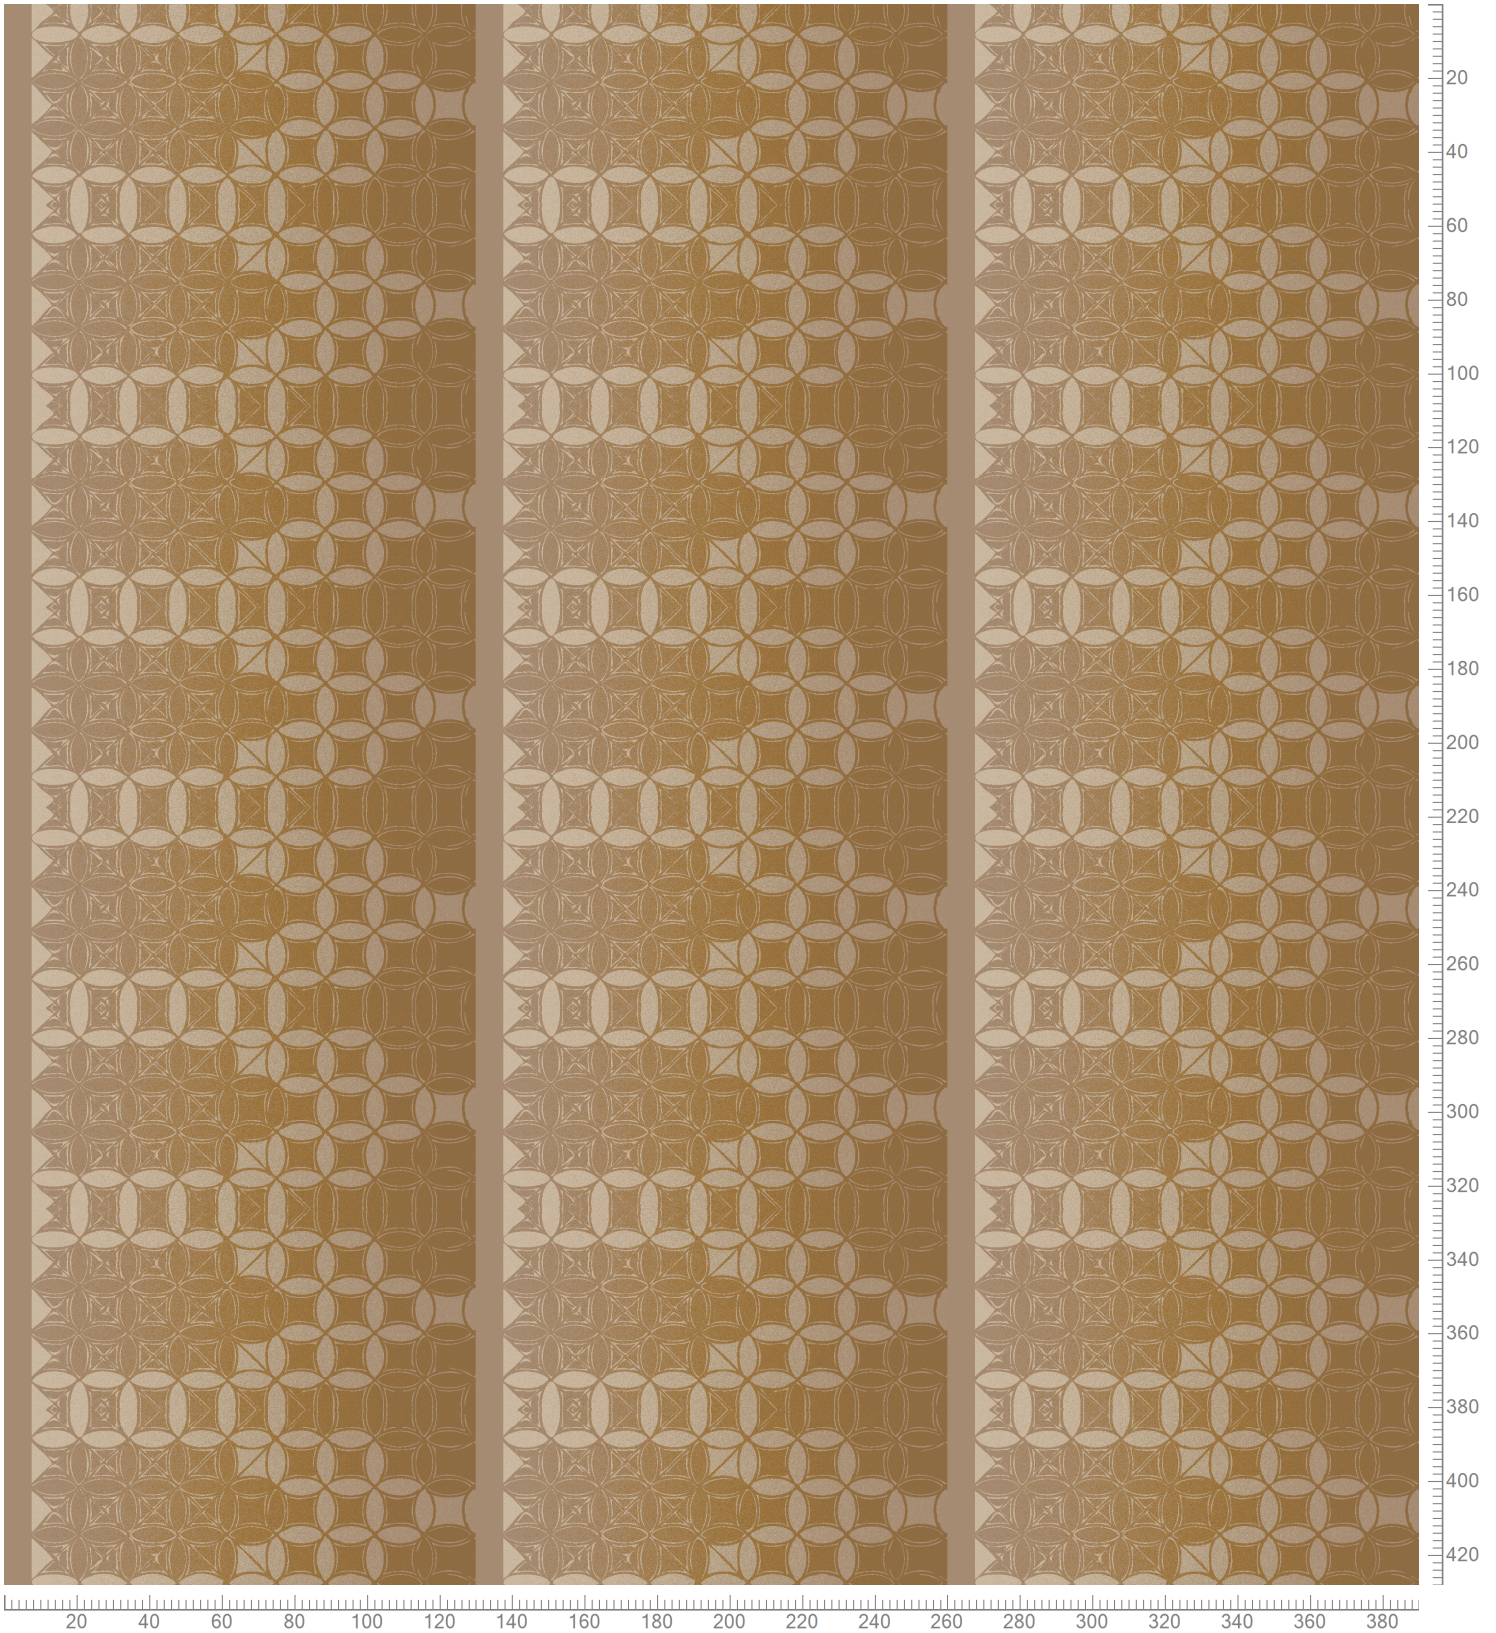

THE MOSQUE COLLECTION 2019
Palette 5575

Repeat: X=130.0cm Y=109.0cm (Size Shown: X=390.14cm Y=428.24cm)

K28329 5575-BC2 5.86%	K28328 5575-BC1 11.07%	5575AC13 Accent 13 12.40%	5575AC58 Accent 58 20.62%	5575AC59 Accent 59 20.41%

Colors are approximation only. Physical sample must be approved for ordering.
Copyright: egetaepper a/s - SHA