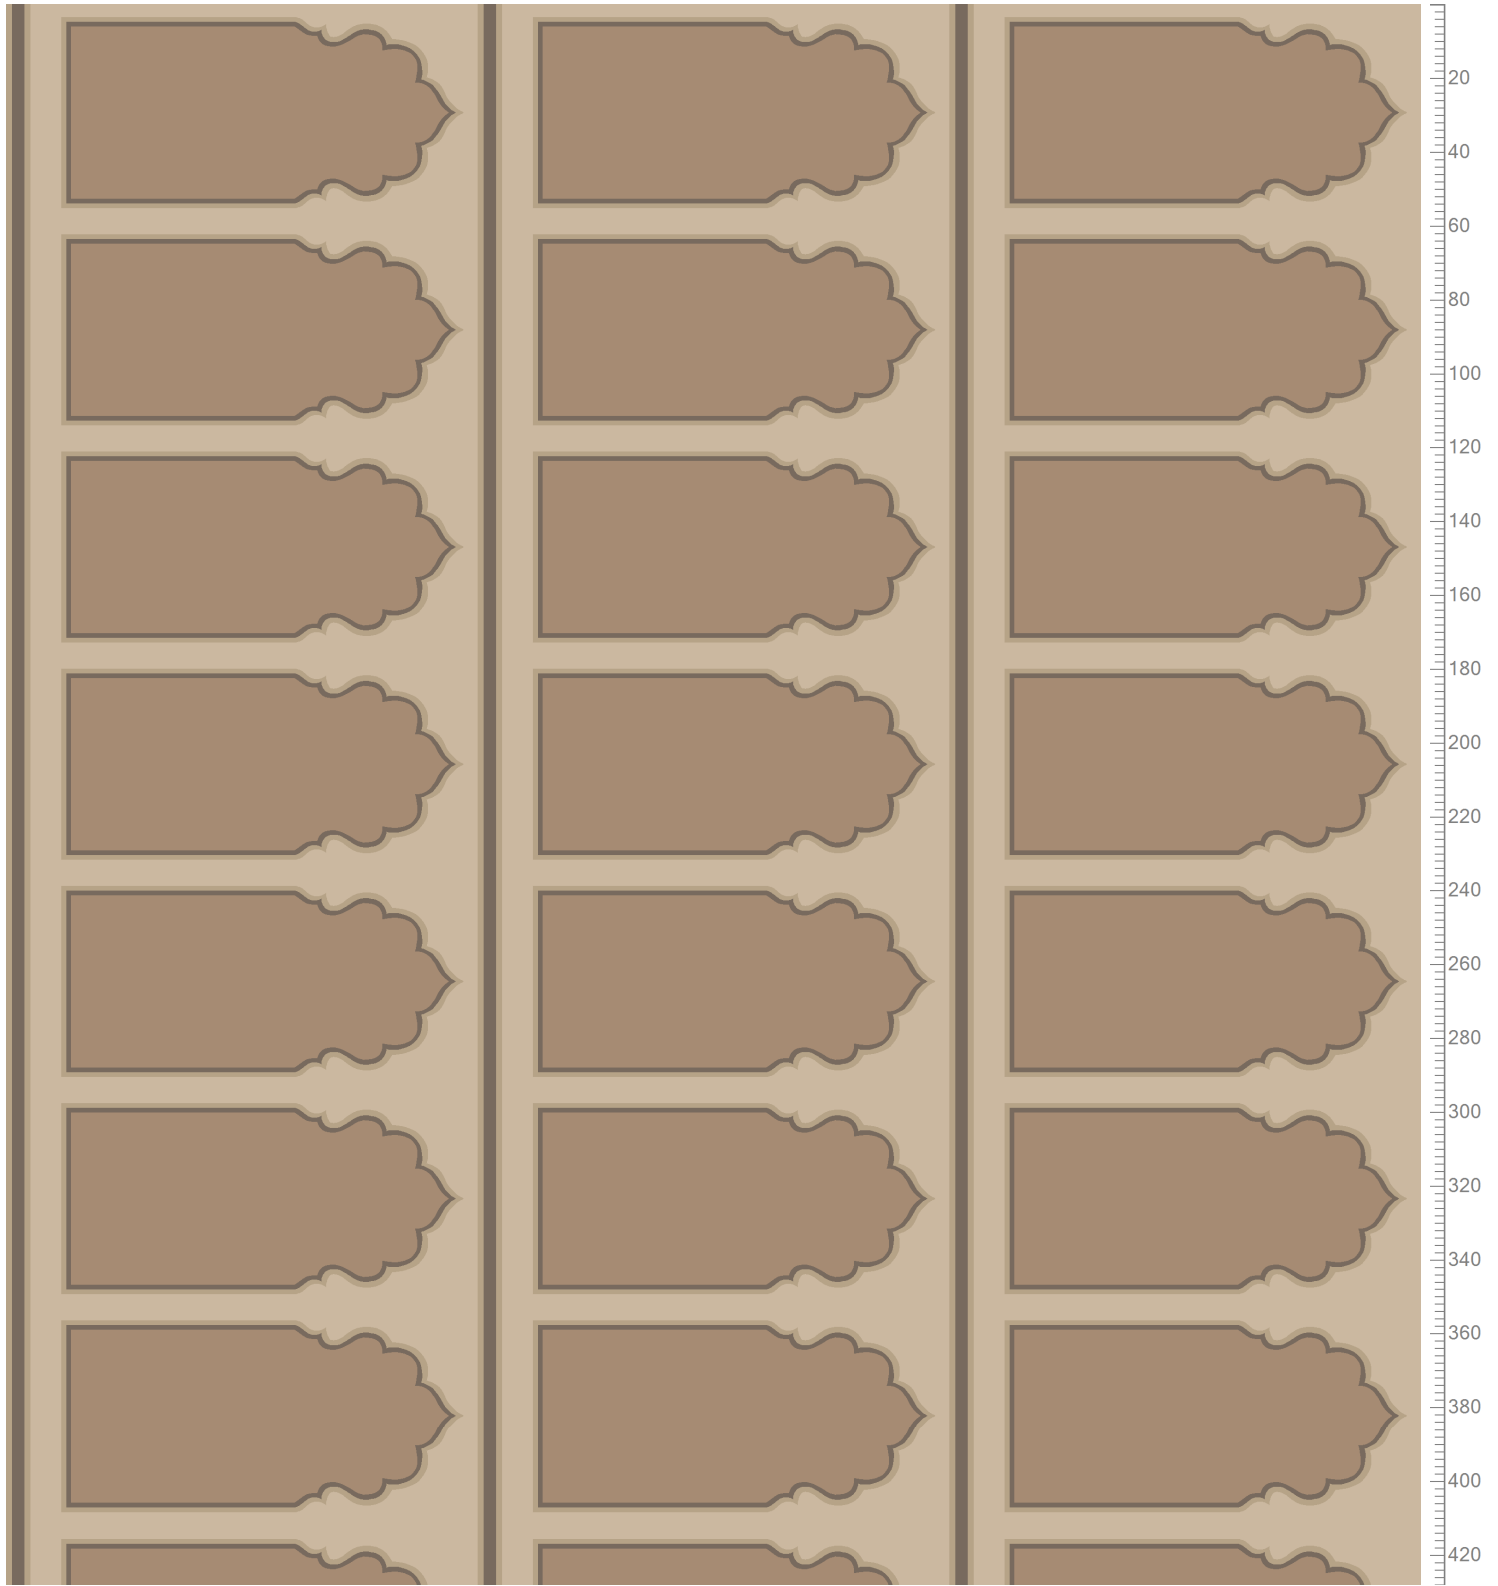

THE MOSQUE COLLECTION 2019
Palette 5575

Repeat: X=130.0cm Y=58.9cm (Size Shown: X=390.14cm Y=428.24cm)

K28328 5575-BC1 29.13%	5575AC13 Accent 13 7.90%	K28378 5575-BC3 7.43%	K28329 5575-BC2 55.55%

Colors are approximation only. Physical sample must be approved for ordering.
Copyright: egetaepper a/s - SHA