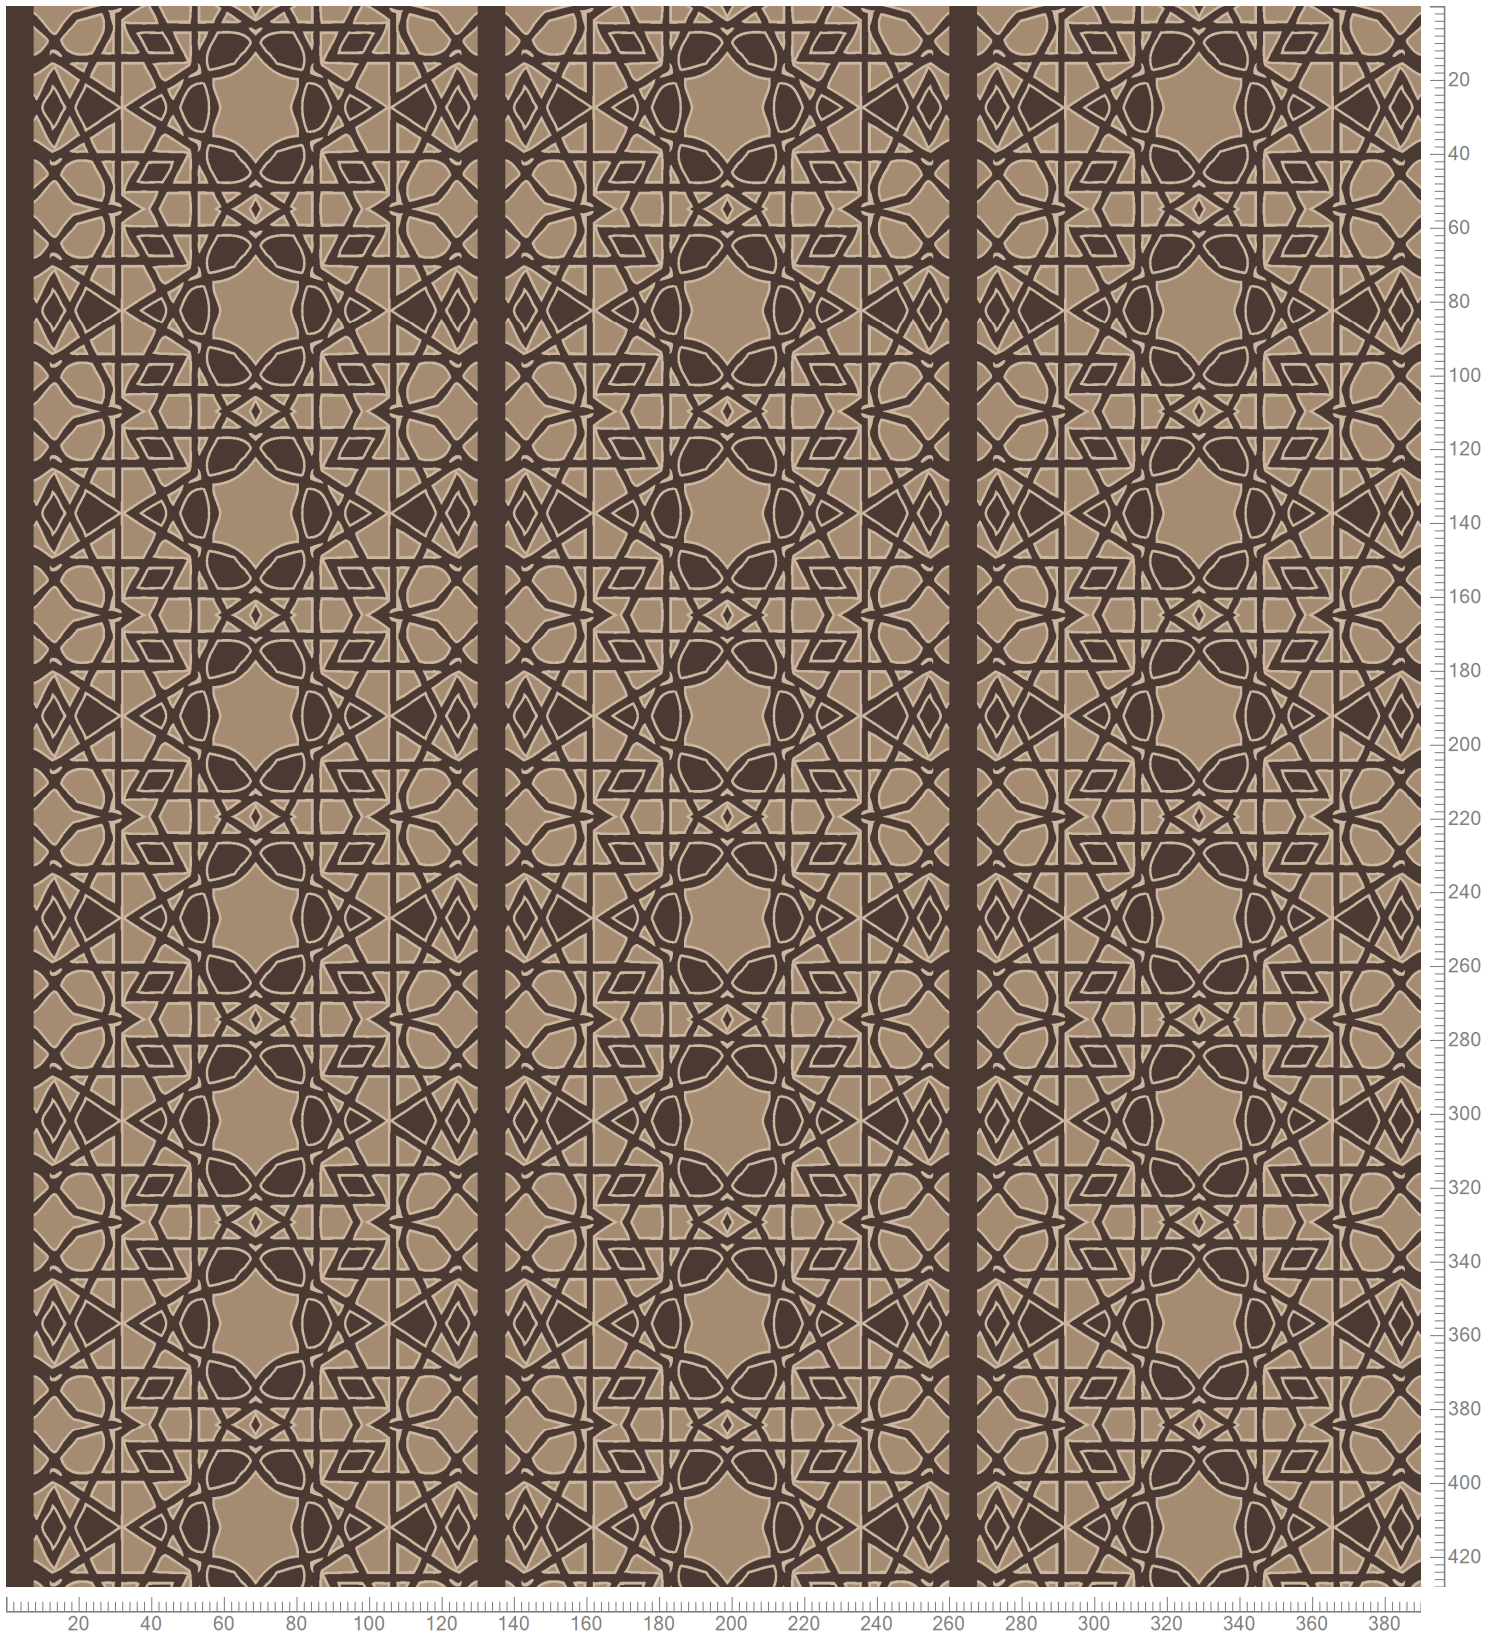

Design: RF5575710
Version: EF93316-7

Date: 20-MAR-2019 sha
Copyright: egetaepper a/s - SHA
Approved by:

THE MOSQUE COLLECTION 2019
Palette 5575

Repeat: X=130.0cm Y=55.0cm (Size Shown: X=390.14cm Y=428.24cm)

K28329 5575-BC2 26.80%	K28374 5575-BC4 36.37%	K28328 5575-BC1 20.37%

Colors are approximation only. Physical sample must be approved for ordering.
Copyright: egetaepper a/s - SHA