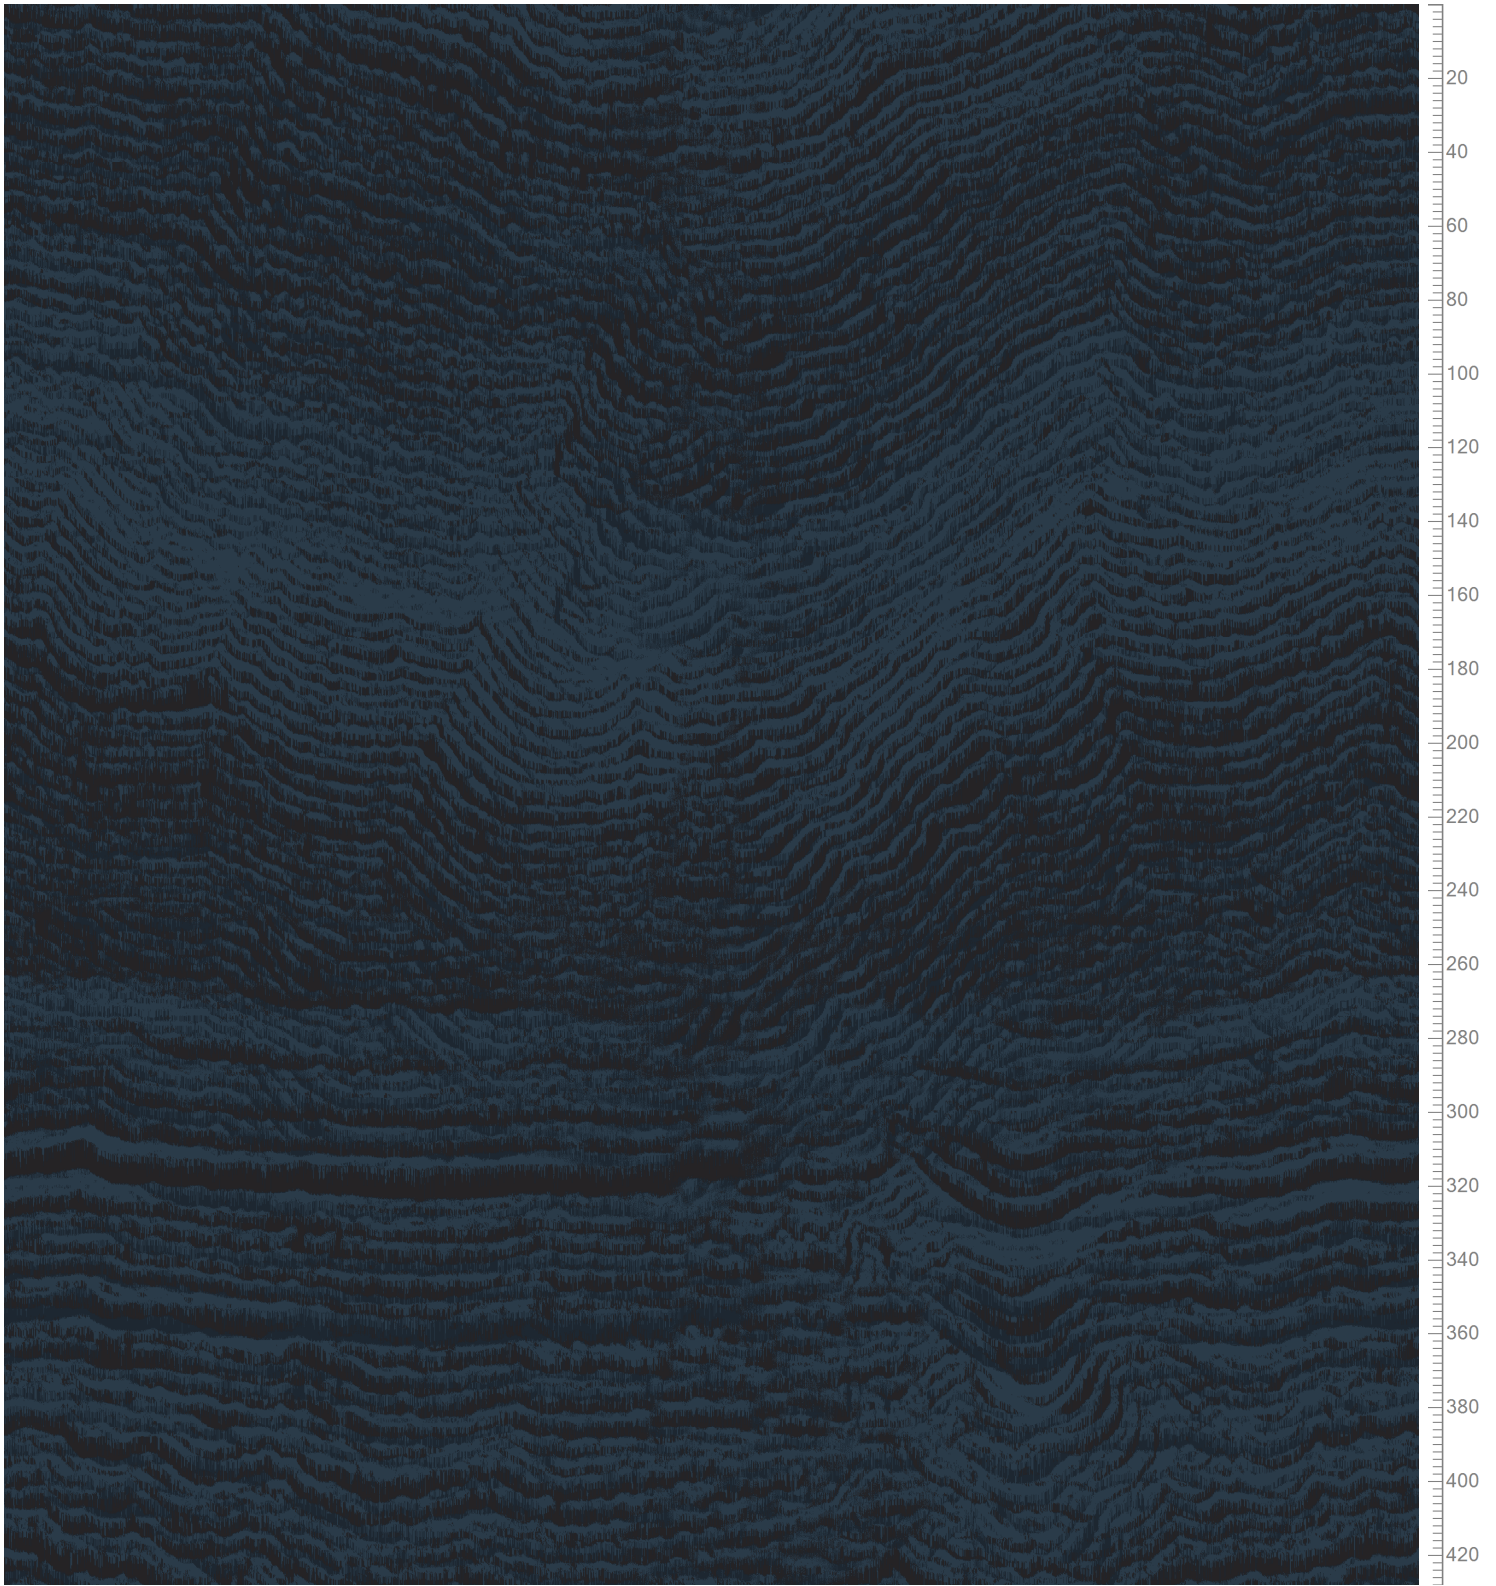

Design: RF55951055
Version: EF16102-7

Date: 28-SEP-2022 sha
Copyright: egecarpets a/s - SHA
Approved by:

TOM DIXON - TIDE
STANDARD PALETTE 5595

Design Size: X=390.14cm Y=797.56cm (Size Shown: X=390.14cm Y=428.24cm)

 K20012 Black 24.96%	 H28605 5595-BC5 11.13%	 K28606 5595-BC6 48.13%
--	---	---

Colors are approximation only. Physical sample must be approved for ordering.
Copyright: egecarpets a/s - SHA