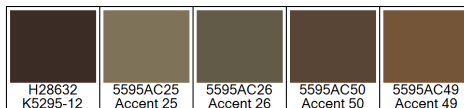

Design: RF5595612
Version: *EF81708-13*

Date: 26-JUN-2019 loso
Copyright: egetaepper a/s - LOSO
Approved by:

NATURE - Amazone
Standard Palette 5595

Colors are approximation only. Physical sample must be approved for ordering.
Copyright: egetaepper a/s - LOSO