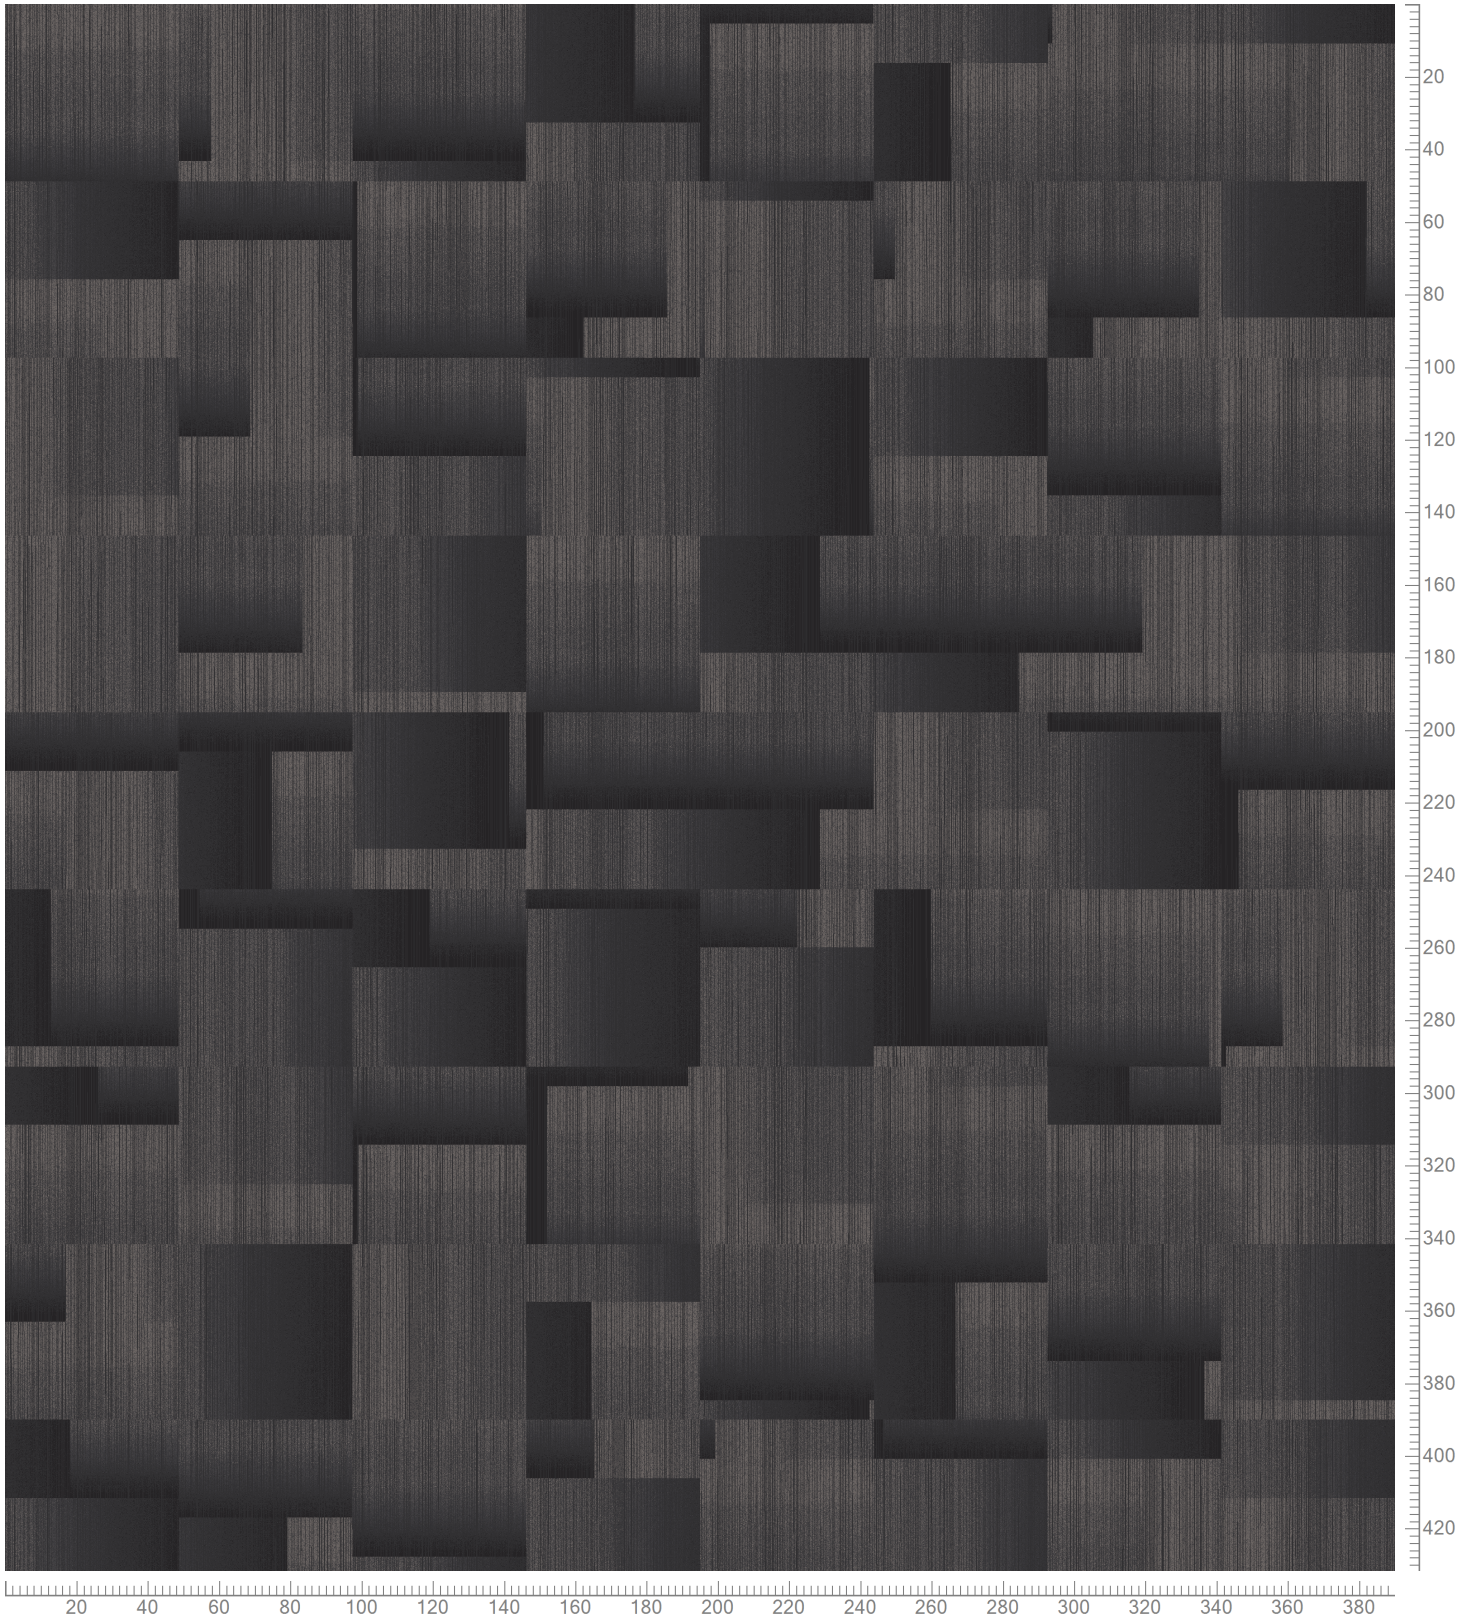

CANVAS COLLAGE - Twine Mono
Standard Palette 5500
Tile simulation. Monolithic. 48X48 cm

Design Size: X=390.14cm Y=438.91cm

@-0	A-1	B-2	C-3	D-4	E-5	F-6
 0-0-0 -	 K40503 5500-BC3 20.75%	 5500AC15 Accent 15 24.03%	 5500AC16 Accent 16 12.13%	 5500AC17 Accent 17 9.13%	 K40502 5500-BC2 6.48%	 5500AC17 Accent 17 27.47%