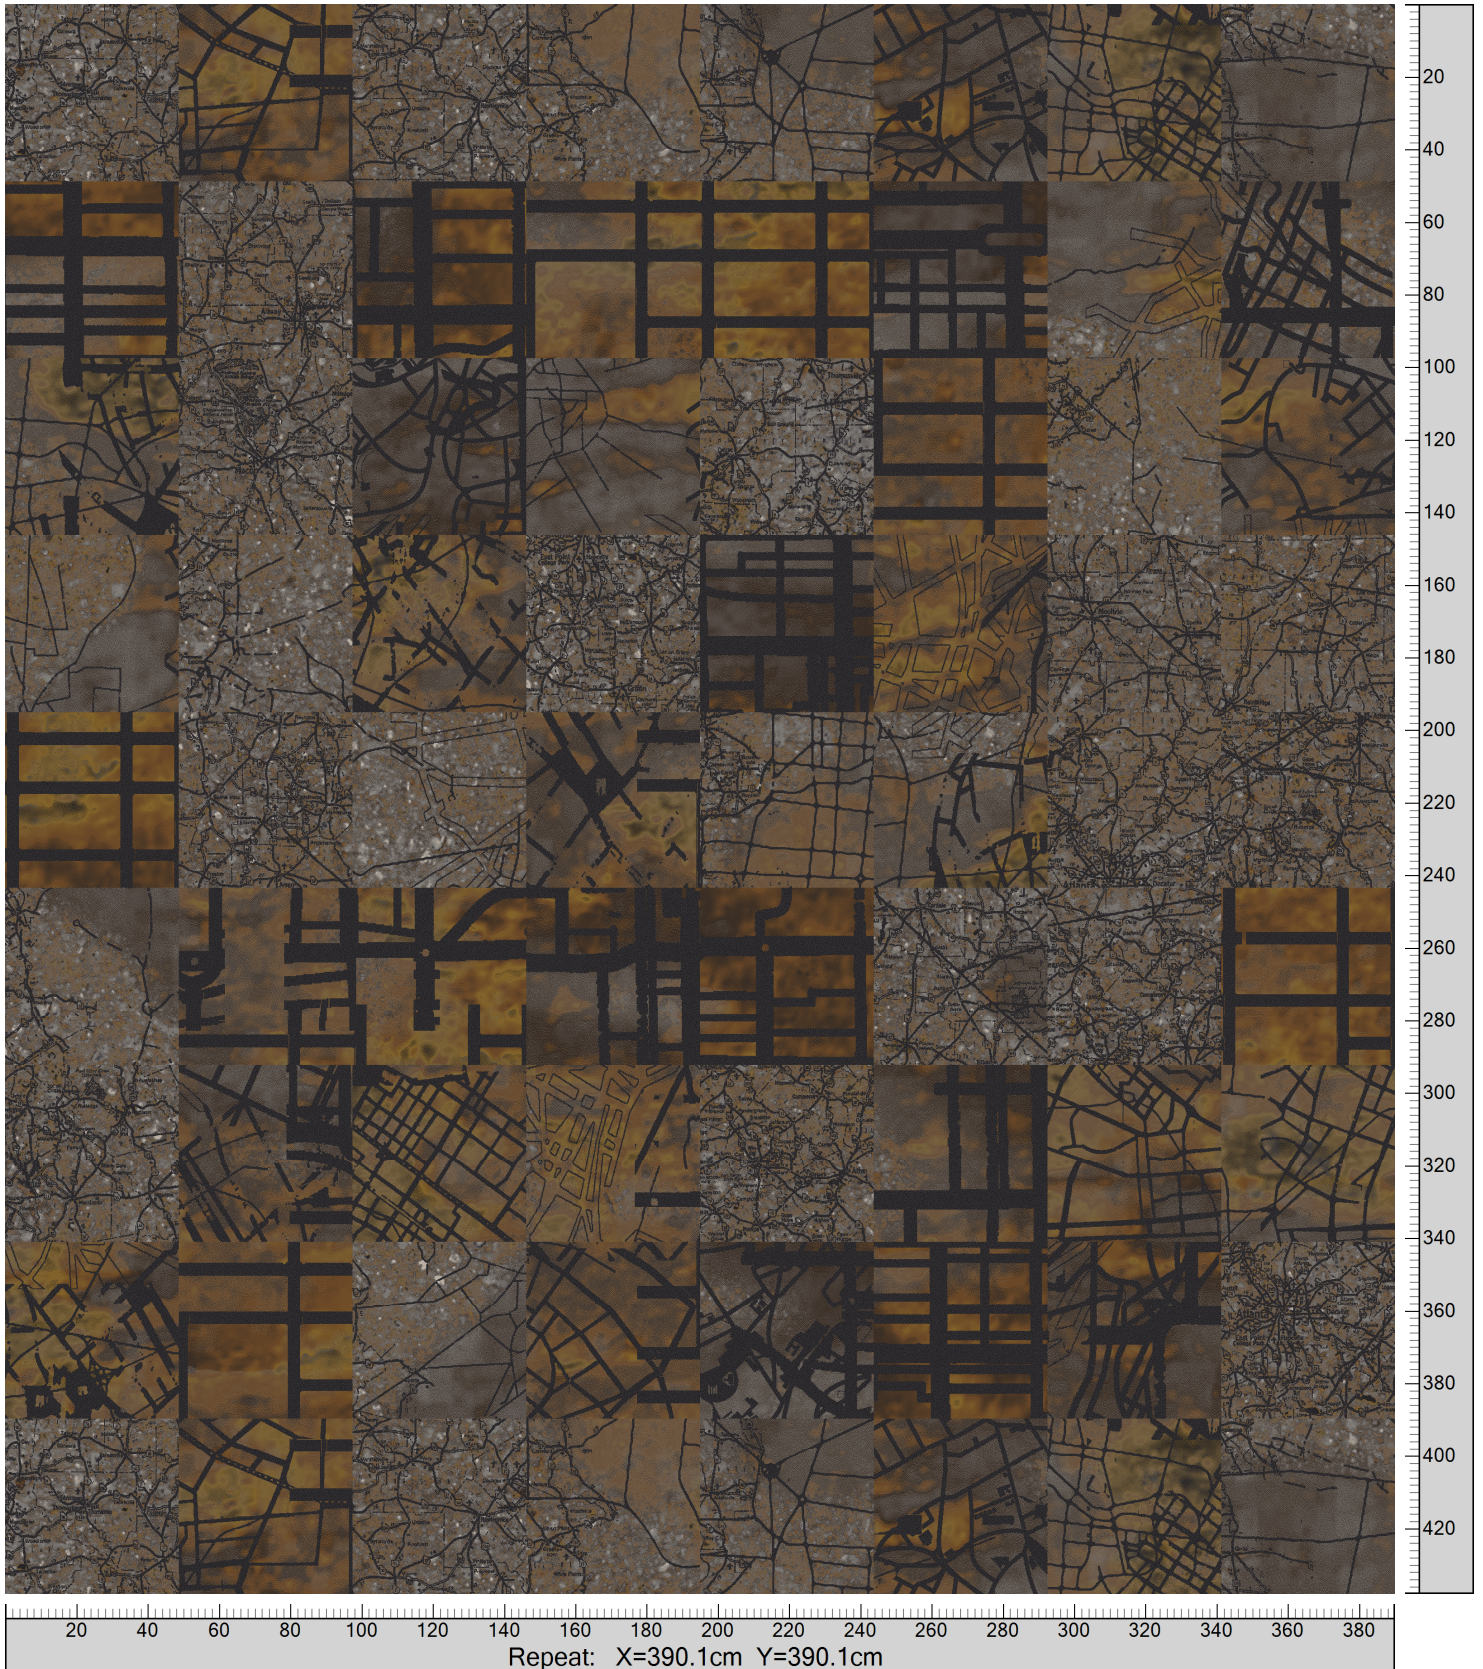

HIGHLINE TILES - Aerial Map
Standard Palette 5500
Tile Simulation Monolithic 48 x 48 cm.

K40502 5500-BC2	5500AC15 Accent 15	K40503 5500-BC3	5500AC14 Accent 14	5500AC13 Accent 13	5500AC34 Accent 34	5500AC35 Accent 35	5500AC37 Accent 37	K40504 5500-BC4	5500AC16 Accent 16