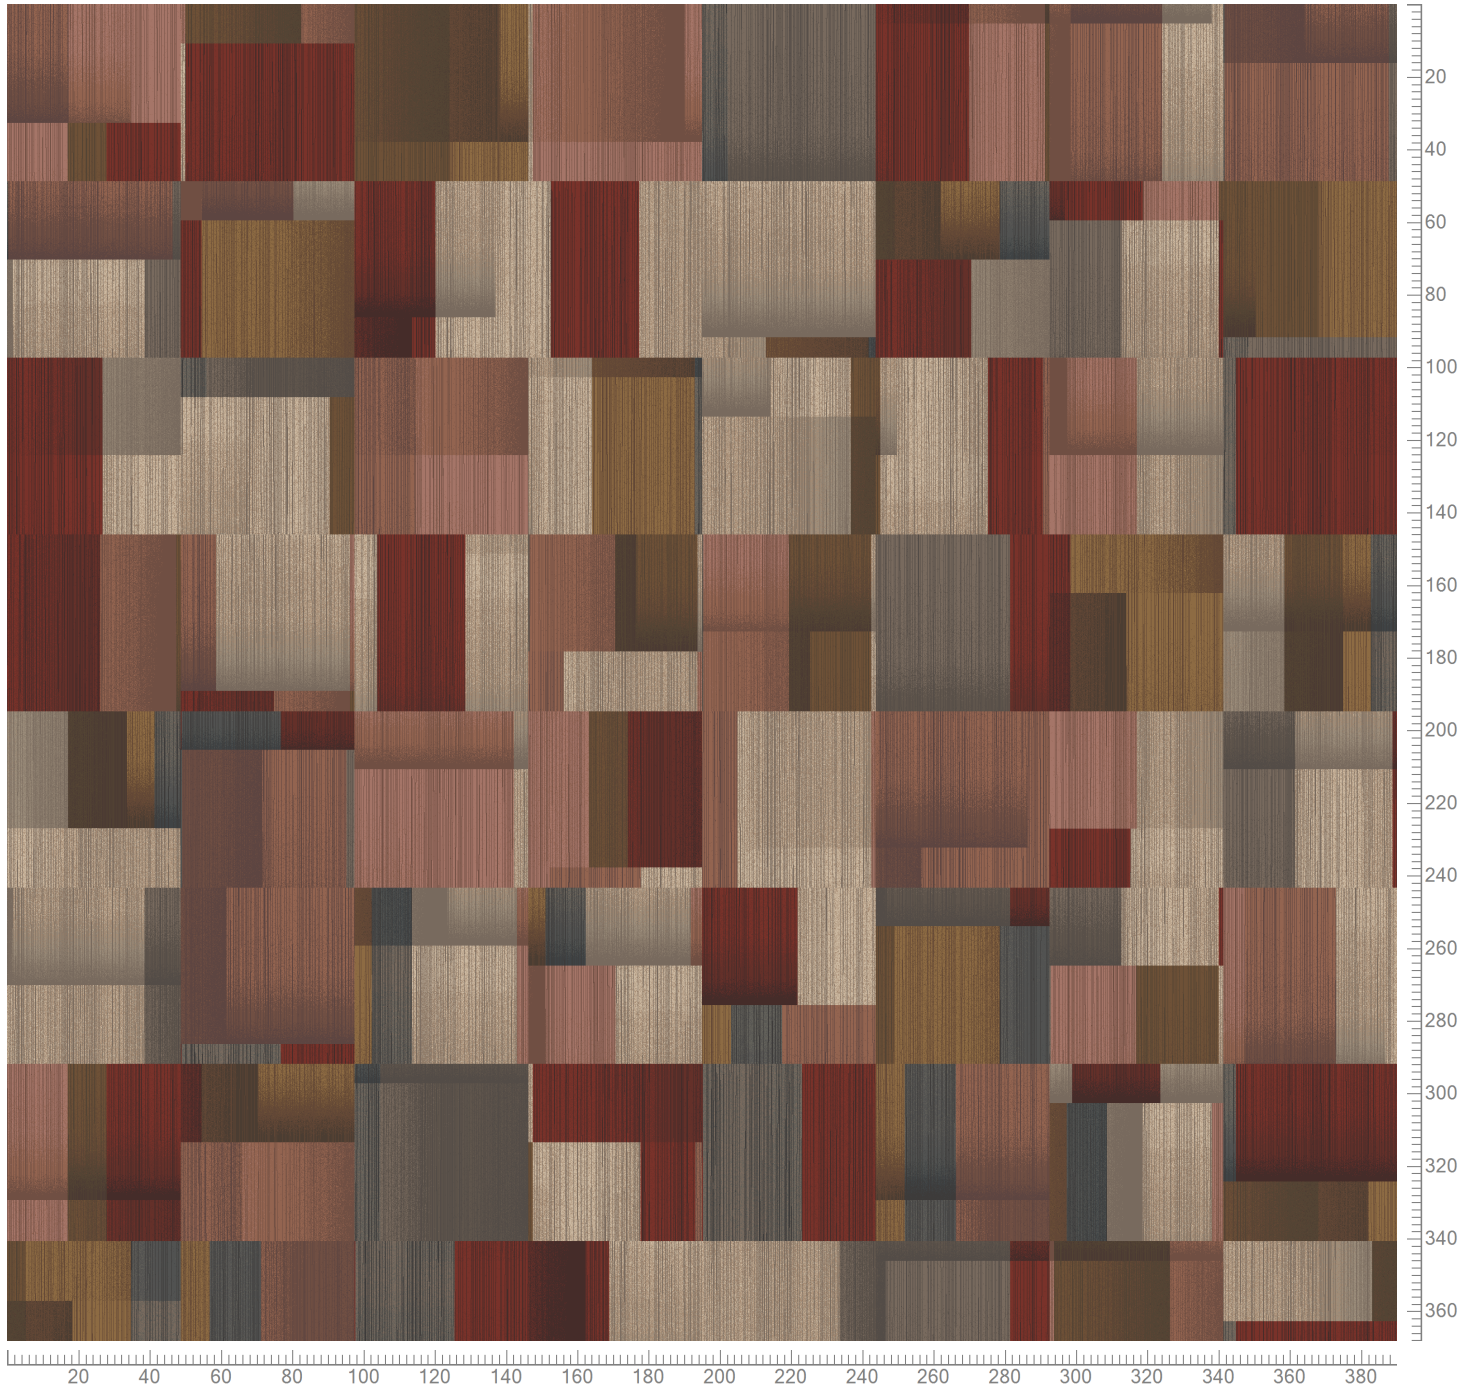

CANVAS COLLAGE - Twine Colour
Standard Palette 5575
Tile simulation. Monolithic. 48X48 cm

Design Size: X=390.14cm Y=438.91cm

@-0	A-1	B-2	C-3	D-4	E-5	F-6	G-7	H-8	I-9	J-10	K-11	L-12	M-13	N-14	O-15
0-0 -	K28328 5575-BC1 6.36%	K28329 5575-BC2 7.11%	5575AC14 Accent 14 2.89%	5575AC15 Accent 15 1.52%	K28378 5575-BC3 7.13%	K28378 5575-BC3 7.13%	0-0-0 -	5575AC43 Accent 43 2.85%	5575AC43 Accent 43 3.04%	5575AC44 Accent 44 1.53%	5575AC44 Accent 44 1.74%	5575AC45 Accent 45 1.69%	5575AC45 Accent 45 4.31%	0-0-0 -	0-0-0 -
16	17	18	19	20	21	22	23	24	25	26	27	28	29	30	31
5575AC44 Accent 44 2.18%	5575AC44 Accent 44 2.59%	5575AC45 Accent 45 1.43%	5575AC45 Accent 45 1.26%	5575AC46 Accent 46 0.74%	5575AC46 Accent 46 3.01%	0-0-0 -	0-0-0 -	5575AC70 Accent 70 3.76%	5575AC70 Accent 70 4.43%	5575AC71 Accent 71 2.30%	5575AC71 Accent 71 1.36%	5575AC72 Accent 72 0.74%	5575AC72 Accent 72 4.67%	0-0-0 -	0-0-0 -
32	33	34	35	36	37	38	39	40	41	42	43	44	45	46	47
0-0-0 -	5575AC60 Accent 60 1.31%	5575AC60 Accent 60 1.68%	5575AC65 Accent 65 1.15%	5575AC61 Accent 61 0.92%	K28374 5575-BC4 0.57%	5575AC61 Accent 61 2.36%	0-0-0 -	K28378 5575-BC3 1.08%	5575AC18 Accent 18 1.30%	5575AC19 Accent 19 0.89%	5575AC20 Accent 20 0.57%	5575AC21 Accent 21 0.28%	5575AC22 Accent 22 1.55%	0-0-0 -	0-0-0 -
48	49	50	51	52	53	54	55	56	57	58	59	60	61		
K28378 5575-BC3 1.35%	K28378 5575-BC3 1.71%	5575AC16 Accent 16 1.04%	5575AC16 Accent 16 0.76%	5575AC17 Accent 17 0.41%	5575AC17 Accent 17 2.10%	0-0-0 -	0-0-0 -	5575AC59 Accent 59 1.49%	5575AC59 Accent 59 2.20%	5575AC60 Accent 60 1.11%	5575AC65 Accent 65 1.12%	5575AC66 Accent 66 0.96%	5575AC65 Accent 65 2.32%		