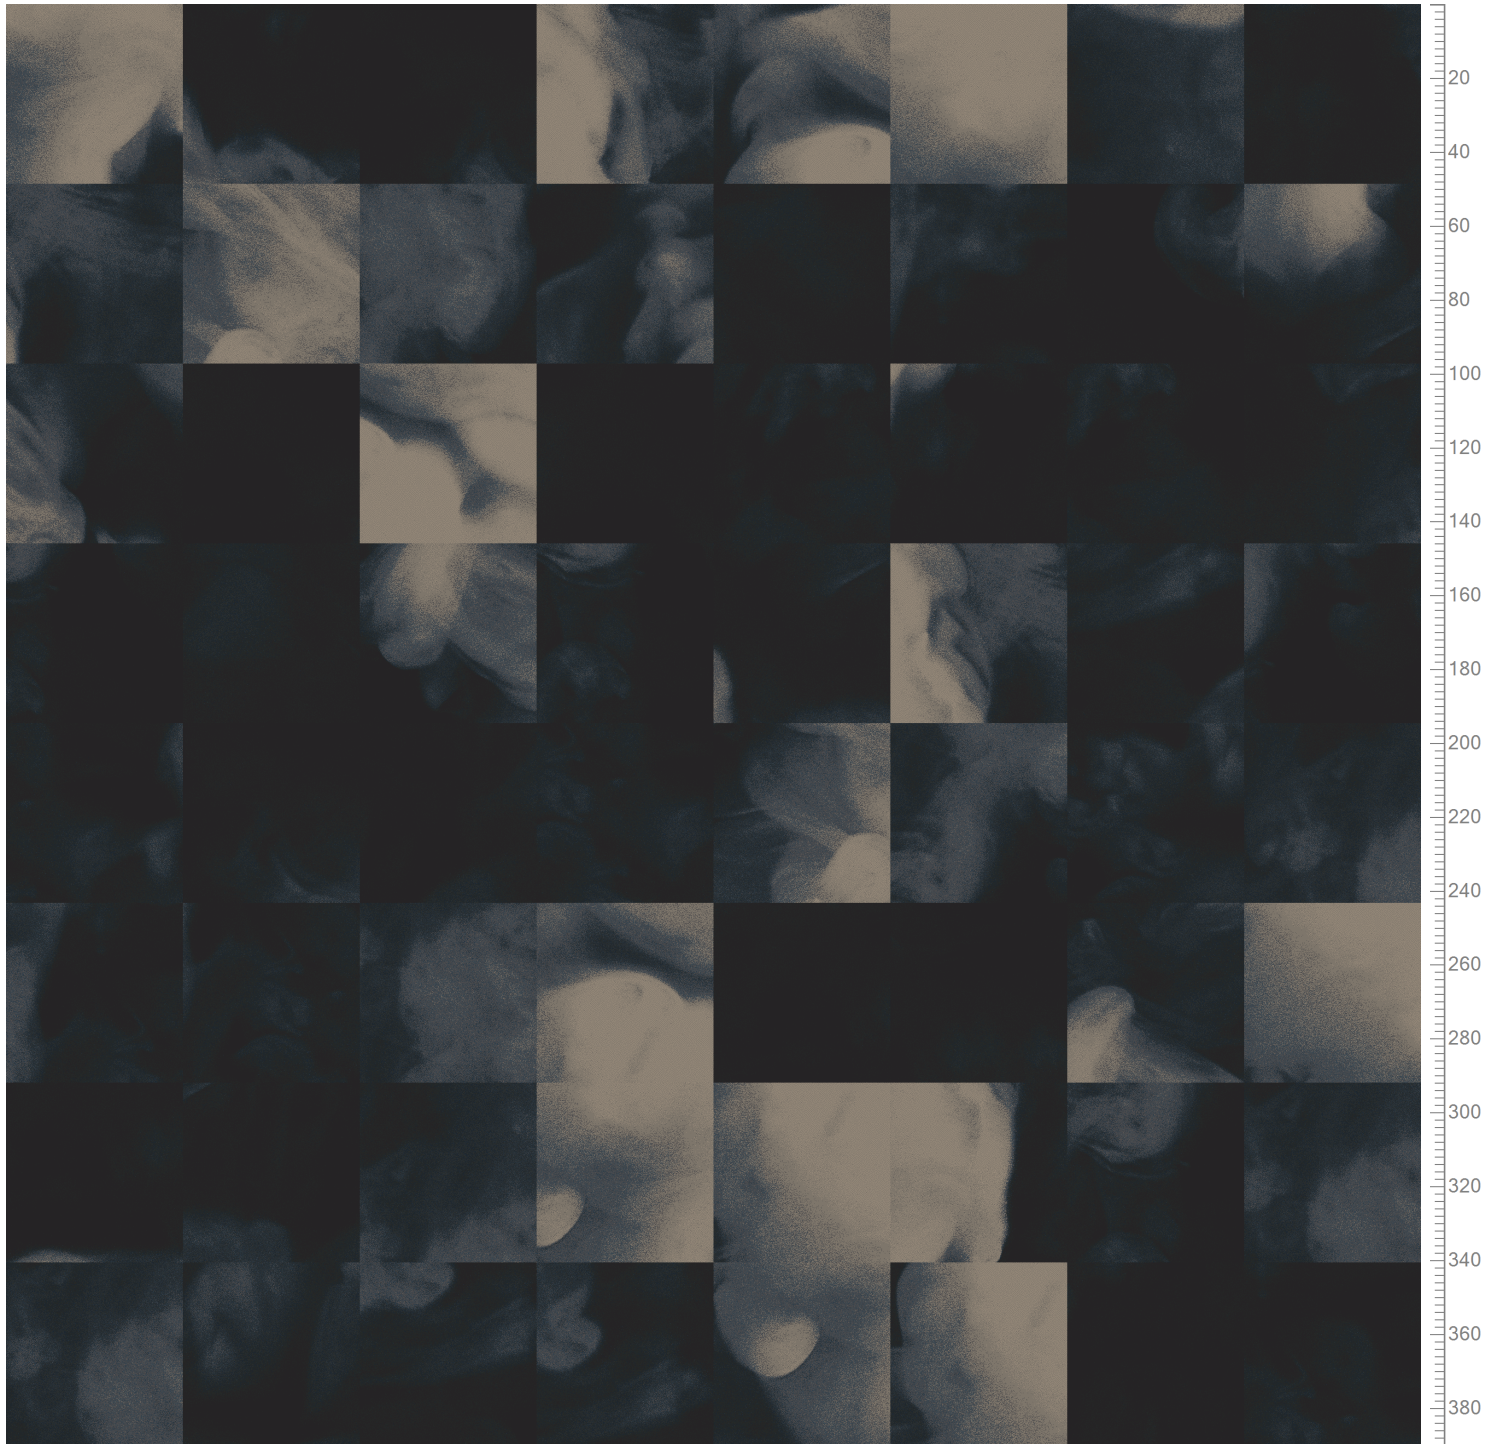

TOM DIXON - SMOKE
STANDARD PALETTE 5595
TILE SIMULATION MONOLITHIC 48X48 CM

Repeat: X=390.1cm Y=390.1cm (Size Shown: X=390.14cm Y=390.14cm)

K20012 Black 30.29%	5595AC37 Accent 37 2.19%	H28605 K5295-5 8.43%	5595AC42 Accent 42 6.29%	5595AC45 Accent 45 0.02%	K28606 K5295-6 0.28%	5595AC44 Accent 44 3.03%	5595AC43 Accent 43 0.05%	K28603 K5295-3 3.05%	K28602 K5295-2 10.84%	K28601 K5295-1 2.51%